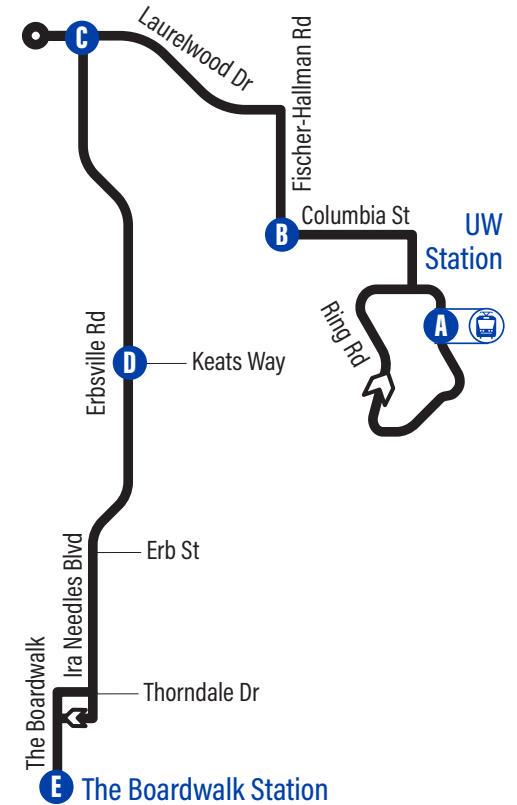

to University of Waterloo Station

E The Boardwalk Station 4002
330 The Boardwalk 1040
The Boardwalk / The Boardwalk Medical Centre 1037
Ira Needles / Thorndale 3903
D Ira Needles / Erb 3905
Erbsville / Westside Marketplace 3689
Erbsville / Royal Beech 3690
Erbsville / Path To Erbsville Ct. 3691
Erbsville / Keats Way 3451
Erbsville / Leighland 3452
Erbsville / Cornridge 4088
Erbsville / Columbia 3453
Erbsville / Willow Wood 1106
Erbsville / White Elm 3392
Erbsville / Path To Wild Ginger 4085
Laurelwood / Sir John A Macdonald Secondary School 4014
C Laurelwood / Erbsville 1107
Laurelwood / Birchmount 1108
Laurelwood / Brookmill 1109
Laurelwood / Beaver Creek Cres. 1110
Laurelwood / Beaver Creek Rd. 1111
Laurelwood / Laurel Gate 1112
Laurelwood / Fischer-Hallman 3949
Fischer-Hallman / Path To Laurel Gate 1113
Fischer-Hallman / Gatestone 1114
Fischer-Hallman / Columbia 1115
B Columbia / Fischer-Hallman 1116
Columbia / U.W. - Columbia Lake Village 1117
Columbia / Old Post 1118
Columbia / U.W. - Ron Eydt Village 1119
Columbia / U.W. - Village 1 1120
Columbia / University Of Waterloo 3899
A University Of Waterloo Station 1123

Laurelwood

13

Effective: January 6, 2020

Connection to 301 ION light rail

Time Point

519-585-7555 www.grt.ca TTY: 519-575-4608
Text: 57555 & key in your bus stop number