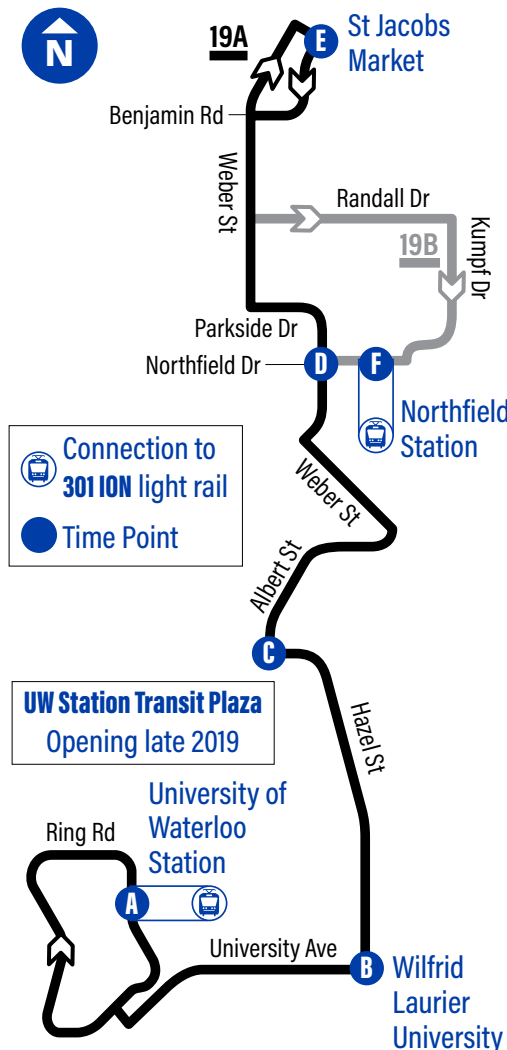

19A Stops	
Weber / Randall	3327
Weber / Swallow	2353
Farmers Market Rd. / St Jacobs Market E	3833
19B Stops	
Randall / Weber	3319
Randall / Conrad	3320
Randall / Kumpf	3321
585 Kumpf Dr.	3322
Kumpf / Northfield F	3323

to University of Waterloo Station

19A Stops	
Farmers Market Rd. / St Jacobs Market E	3833
40 Benjamin Rd.	2354
Weber / Swallow	2355
Weber / Randall	2356
Weber / Golden Eagle	2357
Parkside / Waterloo Corporate Campus - North	2364
Parkside / Waterloo Corporate Campus - South	2365
19B Stops	
Kumpf / Northfield F	3323
Parkside / Northfield D	2574
551 Parkside Dr.	2455
Weber / Parkside	2456
Albert / Weber	1155
Albert / Longwood	1156
Albert / Quiet	1157
Hazel / Albert C	1158
Hazel / Tamarack	1159
Hazel / Smallwood	1160
Hazel / Austin	1161
Hazel / Columbia	3623
Hazel / Waterloo Collegiate Institute	1162
Hazel / Hickory	1163
Hazel / Wilfrid Laurier University B	3682
University Ave. / Hemlock	2673
University Ave. / Sunview	2674
University Ave. / Phillip	2675
University Ave. / University Of Waterloo	3683
Ring Rd. / U.W. - Environment 3	2516
Ring Rd. / U.W. - Quantum Nano Centre	2530
Ring Rd. / U.W. - University Club	2518
Ring Rd. / U.W. - B. C. Matthews Hall	2519
University Of Waterloo Station A	1123

GRT
GRAND RIVER TRANSIT

19

Effective: September 2, 2019

For the most current bus stop listing, visit www.grt.ca

easyGO

519-585-7555 www.grt.ca TTY: 519-575-4608
Text: 57555 & key in your bus stop number