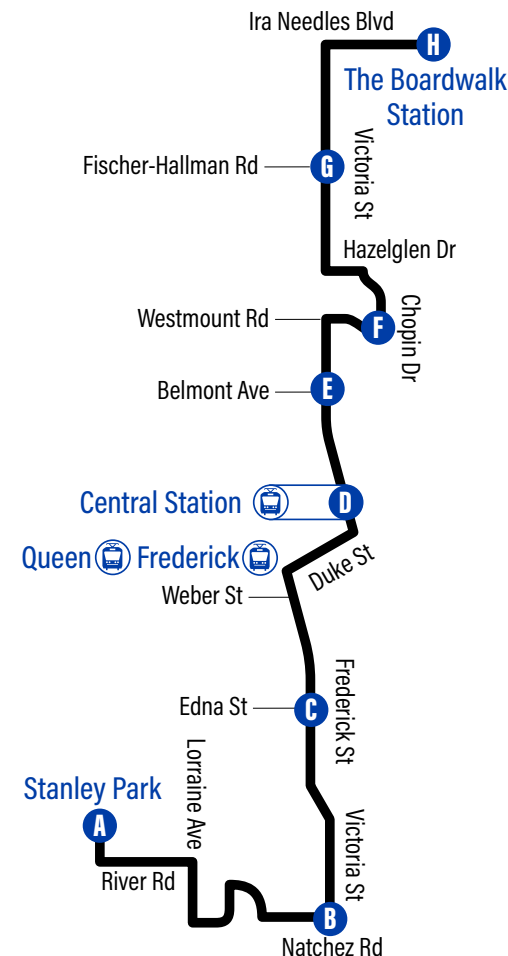

Victoria-Frederick
GRT
GRAND RIVER TRANSIT
20

Effective: September 2, 2019

Connection to 301 ION light rail
easyGO
519-585-7555 www.grt.ca TTY: 519-575-4608
Text: 57555 & key in your bus stop number