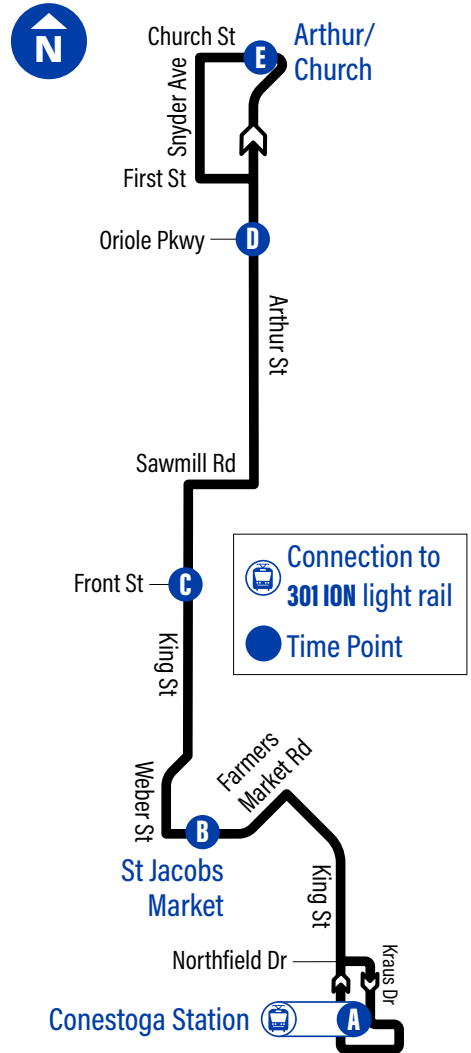

## Bus Stops

to Arthur/Church,  
Elmira

to Conestoga  
Station, Waterloo

<b>A</b> Conestoga Station	3798
Conestoga Station	4004
King / Northfield	2089
600 King St. N.	3848
King / Northland	2090
King / Martin Grove	3727
Farmers Market Rd. / King	3807
<b>B</b> Farmers Market Rd. / St Jacobs Market	2091
King / Weber (St Jacobs)	4040
King / Lobsinger	3836
King / Printery	3808
King / Henry	2092
King / High Crest	4090
King / Cedar	2093
<b>C</b> King / Front	2094
Sawmill / Parkside	3809
Sawmill / Arthur	3729
Arthur / Gerrat	3837
728 Arthur St. S.	3884
Arthur / Scotch Line	3838
Arthur / Union	3810
Arthur / Earl Martin	3811
Arthur / South Field	3812
<b>D</b> Arthur / Oriole	3813
Arthur / First	3873
Arthur / Brubacher	3814
Arthur / Park	3815
Arthur / Wyatt	3816
<b>E</b> Arthur / Church	3817

<b>E</b> Arthur / Church	3817
Church / Walker	3818
Snyder / Church	3819
Snyder / South	3820
Snyder / Woolwich	3821
Memorial Centre	3822
Snyder / Second	3822
First / Snyder	3823
<b>D</b> Arthur / Oriole	3824
Arthur / Whipporwill	3825
Arthur / South Parkwood	3826
Arthur / Listowel	3827
Arthur / Scotch Line	3839
728 Arthur St. S.	3885
Arthur / Gerrat	3840
Sawmill / Parkside	3828
<b>C</b> King / Front	3829
King / Cedar	3830
King / High Crest	4089
King / Henry	3831
King / Printery	3832
King / Lobsinger	3841
King / Weber (St Jacobs)	4039
<b>B</b> Farmers Market Rd. / St Jacobs Market	3833
Farmers Market Rd. / King	3834
King / Bridge	3728
King / Wyman	2095
610 King St. N.	3847
<b>A</b> Conestoga Station	3798

Elmira

**GRT**  
GRAND RIVER TRANSIT

**21**

Effective: September 2, 2019

For the most current bus stop listing,  
visit [www.grt.ca](http://www.grt.ca)

easyGO

519-585-7555 www.grt.ca TTY: 519-575-4608  
Text: 57555 & key in your bus stop number