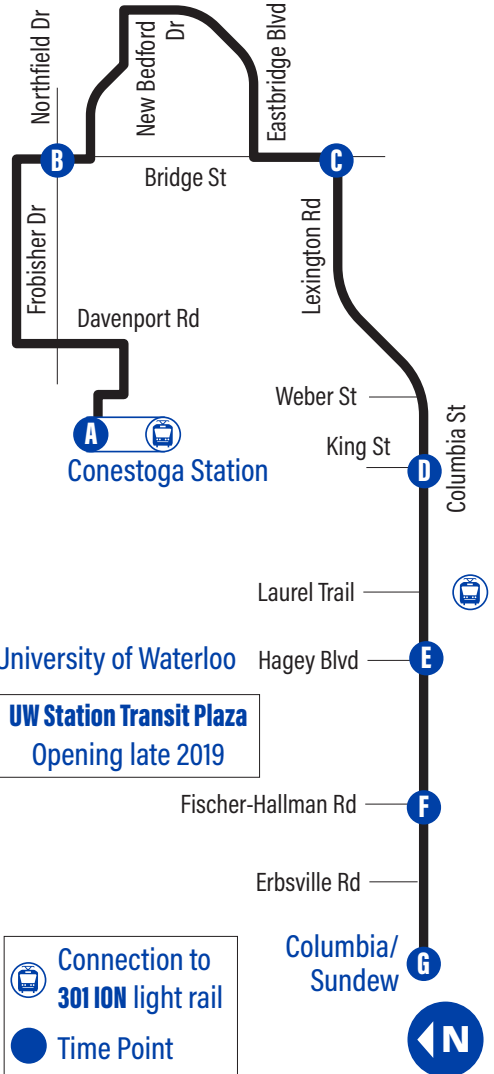

G Columbia / Sundew	4023
Columbia / St Moritz	4019
Columbia / Lucerne	4021
Columbia / Salzburg	4018
Columbia / Erbsville	4012
Columbia / Cavendish	4013
Columbia / Bennington	4024
450 Columbia St. W.	4025
F Columbia / Fischer-Hallman	1116
Columbia / U.W. - Columbia Lake Village	1117
Columbia / Old Post	1118
Columbia / U.W. - Ron Eydtt Village	1119
Columbia / U.W. - Village 1	1120
E Columbia / University Of Waterloo	3899
Columbia / Laurel Trail (U.W. Station)	5025
Columbia / Phillip	2521
Columbia / Lester	2522
Columbia / Albert	2523
Columbia / Hazel	2524
Columbia / Holly	2525
D Columbia / King	2526
Columbia / Weber	3773
Columbia / Marsland	3747
Lexington / Dearborn Pl.	3622
Lexington / Dearborn Blvd	3748
Lexington / Davenport	2817
Lexington / Dunvegan	3677
Lexington / Lee	2819
C Lexington / Bridge	3749
Bridge / Whitmore	3790
Bridge / Eastbridge	1925
Eastbridge / Cabot	1926
Eastbridge / Bonavista	1927
Eastbridge / Bluenose Park	1928
Eastbridge / New Bedford	1929
New Bedford / Starboard	3598
New Bedford / Chesapeake	3599
Chesapeake / Pleasant Bay	3443
Chesapeake / Chesapeake Cres.	1121
Bridge / Chesapeake (North)	4016
B Bridge / Labrador	4050
Frobisher / Bridge	3757
Frobisher / Superior	3758
Frobisher / McMurray	3759
Frobisher / Davenport	2067
Davenport / Northfield	1204
Davenport / Old Abbey	3393
A Conestoga Station	4005

For the most current bus stop listing, visit www.grt.ca

Columbia

31

Effective: September 2, 2019

519-585-7555 www.grt.ca TTY: 519-575-4608
Text: 57555 & key in your bus stop number