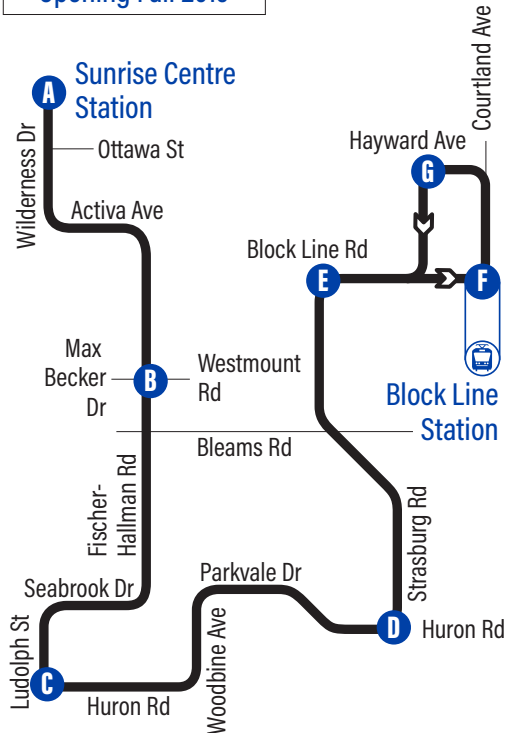

## EasyGO makes taking transit easy

1. Online Trip Planner:  
[www.grt.ca](http://www.grt.ca)
2. Next Bus Text: get information on the next bus times sent to your phone (does not apply to Flex Stops)  
**Text 57555 + (4 digit bus stop #)**
3. Next Bus Call: call to hear the next bus times for your stop (does not apply to Flex Stops)  
**519-585-7555**
4. EasyGO Mobile: GRT's official mobile application for real-time bus departure information  
**Available on Android, BlackBerry, iOS & Windows App Stores**
5. EasyGO Real-Time Desktop Map: plan trips by seeing and click on different routes and stops  
[www.grt.ca](http://www.grt.ca)

 **Huron**

**GRT**  
GRAND RIVER TRANSIT

**33**

Effective: June 24, 2019

**Sunrise Centre Station**  
Opening Fall 2019

 **Connection to 301 ION light rail**

 **Time Point**

 **easyGO** 