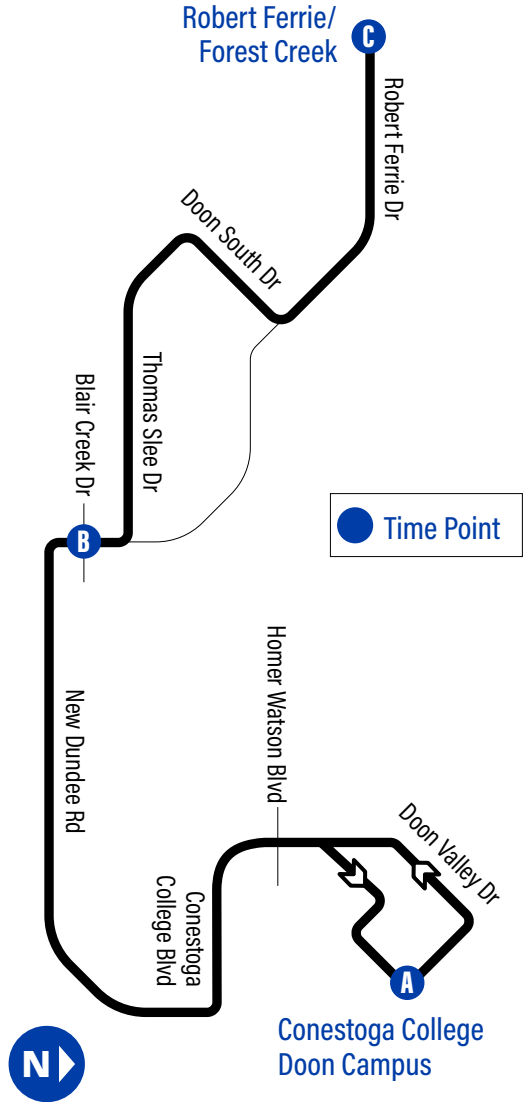

## EasyGO makes taking transit easy

1. Online Trip Planner:  
**www.grt.ca**
2. Next Bus Text: get information on the next bus times sent to your phone (does not apply to Flex Stops)  
**Text 57555 + (4 digit bus stop #)**
3. Next Bus Call: call to hear the next bus times for your stop (does not apply to Flex Stops)  
**519-585-7555**
4. EasyGO Mobile: GRT's official mobile application for real-time bus departure information  
**Available on Android, BlackBerry, iOS & Windows App Stores**
5. EasyGO Real-Time Desktop Map: plan trips by seeing and click on different routes and stops  
**www.grt.ca**

Thomas Slee

36
GRT  
GRAND RIVER TRANSIT

Effective: September 2, 2019

easyGO

519-585-7555    www.grt.ca    TTY: 519-575-4608  
Text: 57555 & key in your bus stop number

# Bus Stops

to Robert Ferrie / Forest Creek	to Conestoga College Doon
<b>A</b> Conestoga College Doon Campus - Door 3 1732	<b>C</b> Robert Ferrie / Forest Creek 3997
Conestoga College Doon Campus - Daycare 1733	Robert Ferrie / Tilts Trail 2045
Doon Valley / Orchard Mill 1734	Doon South / Robert Ferrie 2046
Conestoga College Blvd. / Homer Watson 1728	Doon South / Thomas Slee 2047
Conestoga College Blvd. / Pinnacle 3802	Thomas Slee / Path To Watermill 2048
Conestoga College Blvd. / Conestoga Residence 3804	Thomas Slee / Frontier 2049
<b>B</b> Robert Ferrie / Blair Creek 3990	Thomas Slee / Robert Ferrie 2050
Thomas Slee / Robert Ferrie 3991	<b>B</b> Robert Ferrie / Blair Creek 2051
Thomas Slee / Terrington 3992	Conestoga College Blvd. / Conestoga Residence 3803
Thomas Slee / Path To Cranbrook 3993	Conestoga College Blvd. / Pinnacle 3801
Doon South / Thomas Slee 3994	Conestoga College Blvd. / Homer Watson 3641
Robert Ferrie / Doon South 3995	Conestoga College Doon Campus - Recreation Centre 1731
Robert Ferrie / Tilts Trail 3996	<b>A</b> Conestoga College Doon Campus - Door 3 1732
<b>C</b> Robert Ferrie / Forest Creek 3997	