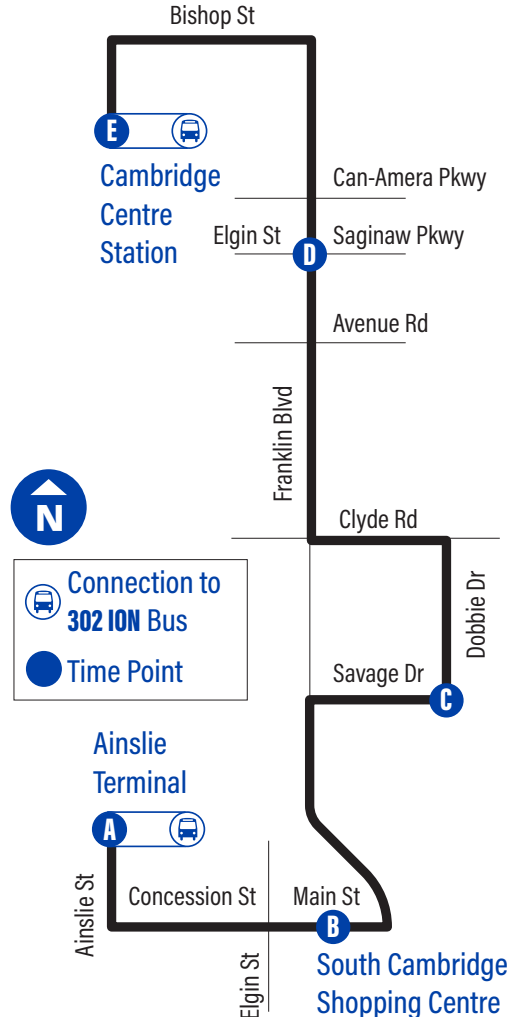

Concession / Cameron **1524**

Concession / Peck **1525**

Concession / Scrimger **1526**

Main / Elgin **2216**

Main / Alexander **1527**

B Main / South Cambridge Centre 1528

Franklin / McLaren **1529**

Franklin / Savage **1530**

55 Savage **1531**

111 Savage **1532**

C Dobbie / Savage 1533

Dobbie / Orion **1534**

Dobbie / Clyde **1535**

Clyde / Grand

River Conservation Authority **1536**

Clyde / Bluerock **1537**

Clyde / Franklin **1245**

Franklin / Clyde **1538**

Franklin / Hillborn **1539**

Franklin / Avenue **1540**

Franklin / Robson **1541**

D Franklin / Saginaw 1542

Franklin / Can-Amera **3660**

Franklin / Lindsay **1543**

Bishop / Franklin **1351**

Bishop / Cowansview **1353**

Bishop / Conestoga **2005**

Bishop / Collier

Macmillan **1320**

E Cambridge Centre Station 1066

E Cambridge Centre Station 1066

Bishop / Collier-MacMillan **1275**

1500 Bishop **1328**

Bishop / Franklin **1311**

Franklin / Lindsay **1011**

Franklin / Can-Amera **3659**

D Franklin / Elgin 1491

Franklin / Glamis **1492**

Franklin / Path To The Greenway **1493**

Franklin / Avenue **1494**

Franklin / Athlone **1495**

Clyde / Franklin **1496**

Clyde / Bluerock **1497**

Clyde / Grand River Conservation Authority **1498**

Dobbie / Clyde **1499**

Dobbie / Orion **1500**

C Dobbie / Savage 1501

100 Savage Dr. **1502**

Franklin / Hilltop **1503**

Franklin / McLaren **1504**

B Main / South Cambridge Centre 1505

Main / Dundas **1506**

Main / Elgin **1507**

Concession / Scrimger **1508**

Concession / Peck **1509**

Concession / Cameron **1510**

Ainslie / Veterans **2159**

A Ainslie Terminal 1517

Franklin

53

Effective: September 2, 2019

For the most current bus stop listing, please visit grt.ca

Fares and schedules are subject to change without notice. Weather and road conditions may cause schedule delays.

easyGo

519-585-7555 www.grt.ca TTY: 519-575-4608
Text: 57555 & key in your bus stop number