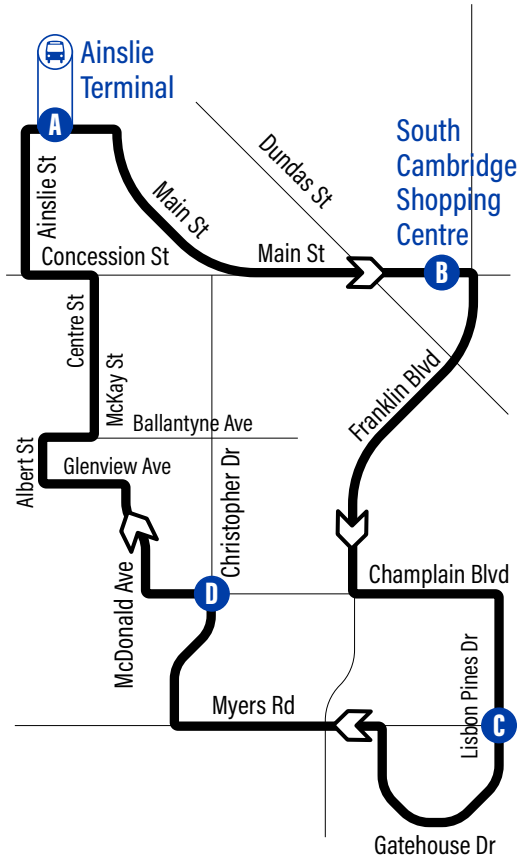

### **D** Champlain / Christopher 2235

Mcdonald / Dorset	2236
Glenview / Mcdonald	2237
Glenview / Henry	2238
Glenview / Albert	2239
Albert / Ballantyne	2240
Ballantyne / Mckay	2241
Mckay / South	2242
Centre / Elliott	2243
Centre / Concession	2244
Ainslie / Veterans	2159

### **E** Ainslie Terminal 1518

## Lisbon Pines

# 54

Effective: September 2, 2019

Connection to  
**302 ION Bus**

Time Point

easyGO

For the most current bus stop listing, visit [www.grt.ca](http://www.grt.ca)

519-585-7555 www.grt.ca TTY: 519-575-4608  
Text: 57555 & key in your bus stop number