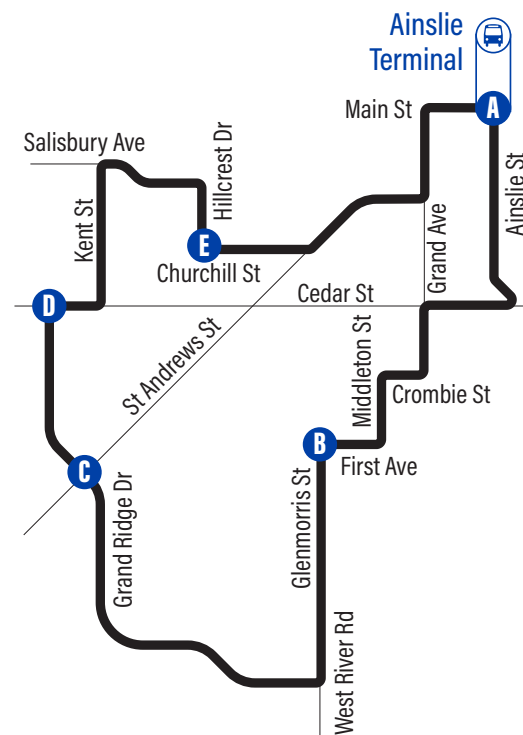

Grand Ridge
GRAND RIVER TRANSIT

55

Effective: September 2, 2019

Connection to 302 ION Bus

Time Point

easyGO

519-585-7555 www.grt.ca TTY: 519-575-4608
Text: 57555 & key in your bus stop number