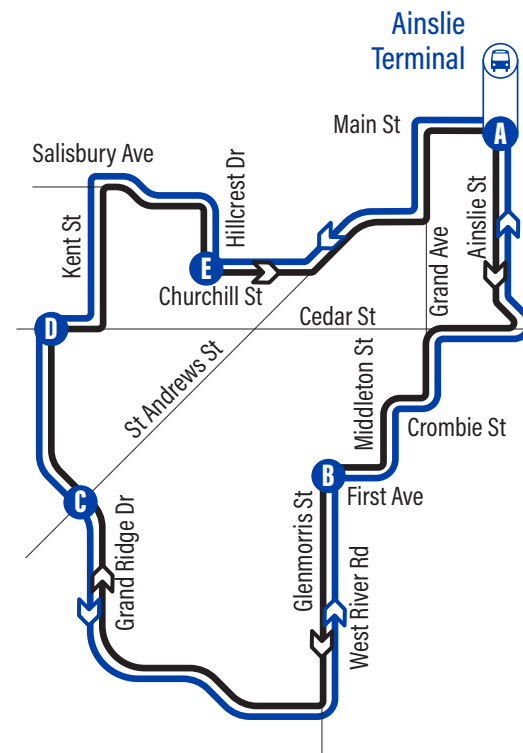

A Ainslie Terminal	1520
Main / Water	2186
Grand / South Square	2245
St Andrews / George	2246
St Andrews / Churchill	3261
Churchill / Barrie	3262
Churchill / Berkley	3263
E Hillcrest / Churchill	2139
Hillcrest / Highland	2140
Salisbury / Southgate	2141
Salisbury / Murray	2142
Kent / Salisbury	2143
Kent / Hardcastle	2144
Kent / Sim	2145
Kent / Cedar	2146
D Grand Ridge / Cedar	2390
to Ainslie Terminal via Glenmorris	
D Grand Ridge / Cedar	2390
Grand Ridge / Harwood	2391
Grand Ridge / Wedgewood	2392
Grand Ridge / Mark	2254
C Grand Ridge / St Andrews	2255
Grand Ridge / Stirling Macgregor	2256
Grand Ridge / Oak Hill	2257
Grand Ridge / West River	2641
Glenmorris / Third	2643
B Glenmorris / First	2644
First / Caen	2155
Middleton / Francis	2156
Crombie / Grand	2157
Grand / Cedar	2158
Ainslie / Veterans	2159
A Ainslie Terminal	1520

Grand Ridge

GRT
GRAND RIVER TRANSIT

55

Effective: December 23, 2019

to Cedar/Grand Ridge via Churchill

to Ainslie Terminal via Glenmorris

to Ainslie Terminal via Glenmorris

to Cedar/Grand Ridge via Churchill

Connection to
302 ION Bus

Time Point

easyGO

519-585-7555 www.grt.ca TTY: 519-575-4608
Text: 57555 & key in your bus stop number