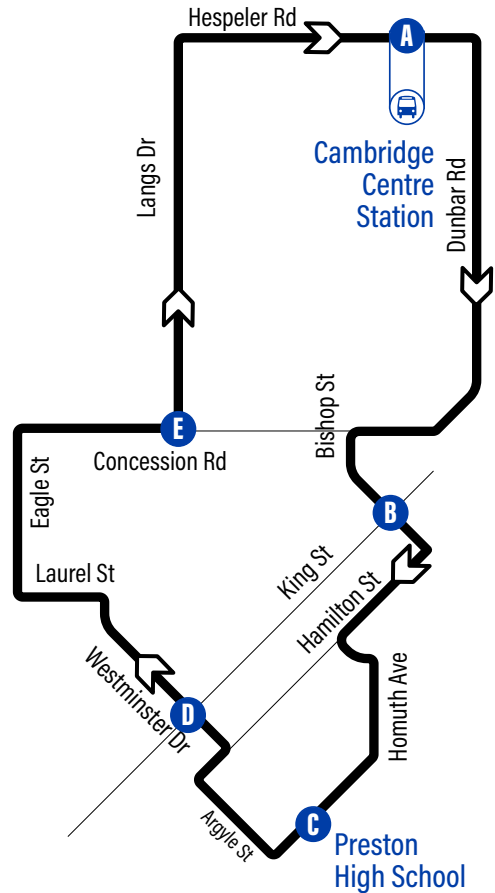

Bus Stops

A Cambridge Centre Station	1065
Dunbar / Hespeler Rd.	1392
Dunbar / Briarwood	1393
Dunbar / Daleview	1394
Dunbar / Biscayne	1395
Dunbar / Eastdowns	1396
Dunbar / Pine	1397
Dunbar / St George	1398
Dunbar / Grand Valley	1399
Concession / Grand Valley	1400
Bishop / Pineview	1445
B Bishop / Duke	1401
Bishop / Hamilton	1402
Hamilton / Montrose	1403
Hamilton / Union	1404
Beck / Homuth	1405
Homuth / Frederick	1407
Rose / Lowther	1408
C Rose / Preston High School	1410
Argyle / Vine	1411
Argyle / Hamilton	1412
Hamilton / Westminster	1413
D Westminster / King	1414
Westminster / Duke	1415
Westminster / Lawrence	1416
Laurel / Westminster	3526
Laurel / North	3522
Eagle / Laurel	1289
Eagle / Arlington	1290
Eagle / Concession	1417
Concession / Garden	1418
Concession / Dolph	1419
E Langs / Concession	1420
Langs / Walter	1421
Langs / Valentine	1422
Langs / Langs Circle	1423
Langs / Industrial	1424
Langs / Hespeler Rd.	1425
Hespeler Rd. / Langs	1426
480 Hespeler Rd.	1427
A Cambridge Centre Station	1065

Dunbar

GRT
GRAND RIVER TRANSIT

56

Effective: September 2, 2019

Connection to
302 ION Bus

Time Point

easyGO

For the most current bus stop listing, visit www.grt.ca