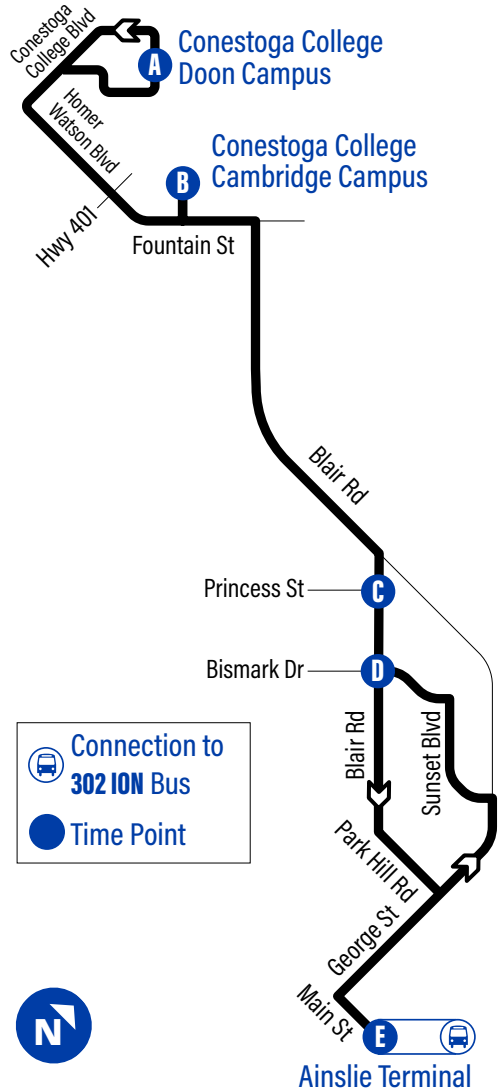

Bus Stops

to Ainslie Terminal

to Conestoga College
Doon Campus

A Conestoga
College Doon
Campus - Door 3 1732

Conestoga College Doon
Campus - Daycare 1733

Doon Valley / Orchard Mill 1734

Conestoga College Blvd. /
Homer Watson 1728

B Conestoga College
Campus 3888

Fountain / Blair 3525

Blair / Old Mill 1685

Blair / Langdon 1688

C Blair / Princess 2343

Blair / Leslie 2342

Blair / Clearview 2341

D Blair / Bismark 2340

Blair / Kenmore 2197

Blair / Sherwood 2198

Blair / Grant 2199

Blair / James 2200

Blair / Park Hill 2607

Park Hill / George 2608

George / Blair 2620

George / North Square 2632

Main / Mill 2212

E Ainslie Terminal 1517

E Ainslie Terminal 1517

Main / Water 2186

North Square / Grand 2187

George / Blair 2188

George / Hobson 2189

George / James 2190

Sunset / Saxony 2191

Sunset / Bismark 2192

Bismark / Westmount 1232

D Blair / Bismark 1233

Blair / Clearview 1234

Blair / Esther 3805

C Blair / Princess 3792

Blair / Langdon 1687

Blair / Old Mill 1686

Fountain / Morningside 3524

B Conestoga College
Doon Campus - Door 3 3888

Conestoga College Blvd. /
Homer Watson 3641

A Conestoga
College Doon
Campus - Door 3 1732

Conestoga College Blvd. /
Homer Watson 3641

Conestoga College Doon
Campus - Recreation
Centre 1731

A Conestoga
College Doon
Campus - Door 3 1732

Conestoga College Blvd. /
Homer Watson 3641

A Conestoga
College Doon
Campus - Door 3 1732

Conestoga College Blvd. /
Homer Watson 3641

Blair

GRT
GRAND RIVER TRANSIT

57

Effective: September 2, 2019

Connection to
302 ION Bus

Time Point

easyGO

For the most current bus stop listing,
visit www.grt.ca

519-585-7555 www.grt.ca TTY: 519-575-4608
Text: 57555 & key in your bus stop number