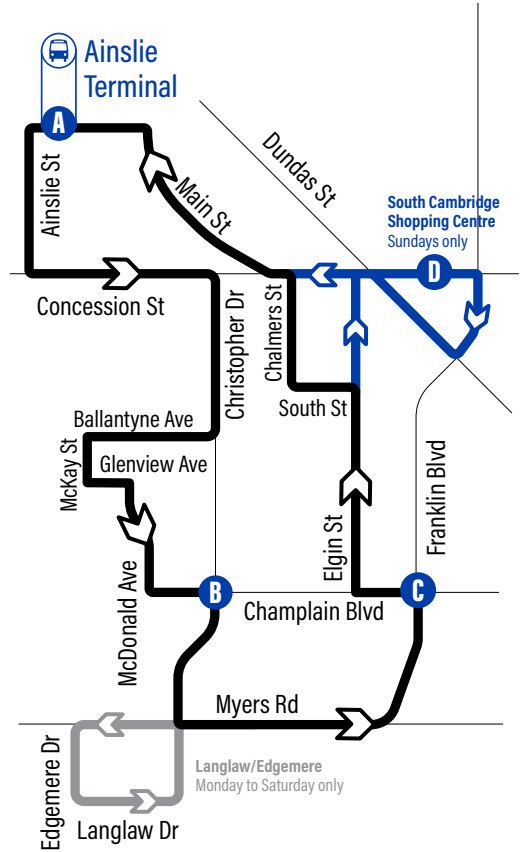

A Ainslie Terminal 1519

A Ainslie Terminal 1519

Ainslie / Walnut	1523
Concession / Cameron	1524
Concession / Peck	1525
Christopher / Elliott	2269
Christopher / South	2270
Ballantyne / East	2271
Ballantyne / Mcdonald	2272
Ballantyne / Mckay	2273
Mckay / Glenview	2274
Glenview / Mcdonald	2275
Mcdonald / Dorset	2276

C Champlain / Franklin 2293

Champlain / Elgin	2294
Elgin / Woolley	2295

Elgin / Elliott	2297
Elgin / Main	2298
Main / Alexander	1527

D Main / South Cambridge Centre 1528

Main / Franklin	2217
Franklin / Green Gate	2174
Franklin / Dundas	2175
Dundas / South Cambridge Centre	2176
Main / Dundas	1506
Main / Elgin	1507

Main / Lowrey	2301
Main / Cathay	2302
Main / Arthur White	2303
Main / Spruce	2304
Main / Harris	2125

A Ainslie Terminal 1519

Christopher

59

Effective: September 2, 2019

Connection to 302 ION Bus

Time Point

For the most current bus stop listing, visit www.grt.ca

519-585-7555 www.grt.ca TTY: 519-575-4608
Text: 57555 & key in your bus stop number

Monday to Friday Schedule

Depart >>> >>> Arrive

	
Ainslie Terminal	Ainslie Terminal
A	A
5:42	6:07
6:15	6:40
6:45	7:10
7:15	7:40
7:45	8:10
8:15	8:40
8:45	9:10
9:15	9:40
9:45	10:10
10:15	10:40
10:45	11:10
11:15	11:40
11:45	12:10
12:15	12:40
12:45	1:10
1:15	1:40
1:45	2:10
2:15	2:40
2:45	3:11
3:15	3:41
3:45	4:11
4:15	4:41
4:45	5:11
5:15	5:41
5:45	6:10
6:15	6:39
6:45	7:09
7:15	7:39
7:45	8:09
8:15	8:39
8:45	9:09
9:15	9:39
9:45	10:09
10:45	11:09
11:45	12:09