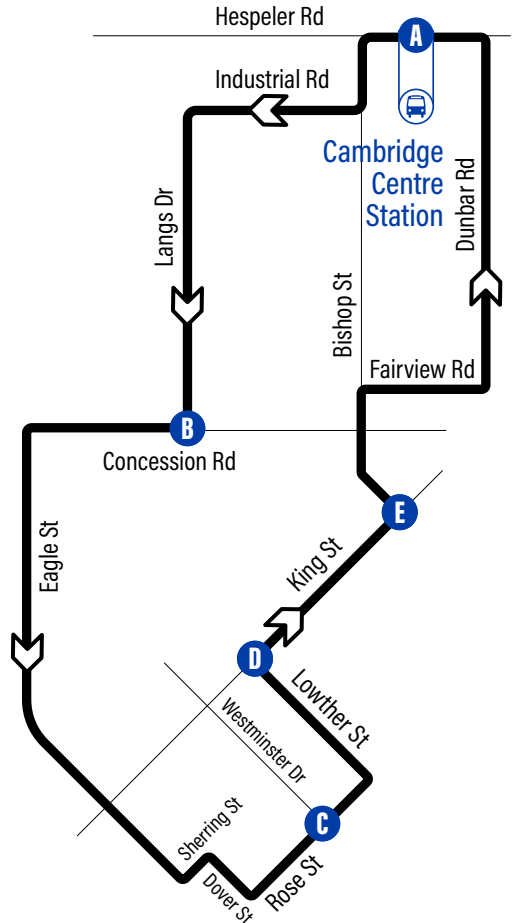

Langs

GRT
GRAND RIVER TRANSIT

64

Effective: September 2, 2019

Connection to
302 ION Bus

Time Point

easyGO

For the most current bus stop listing,
visit www.grt.ca

519-585-7555 www.grt.ca TTY: 519-575-4608
Text: 57555 & key in your bus stop number

Monday to Friday Schedule

Depart   Arrive

 Cambridge Centre Station	515 Langs Dr.	Rose / Westminster	Lowther / King	Bishop / Duke	 Cambridge Centre Station
A	B	C	D	E	A
5:43	5:48	5:55	5:58	5:59	6:07
6:15	6:21	6:29	6:32	6:34	6:41
6:45	6:51	6:59	7:02	7:04	7:11
7:15	7:21	7:29	7:32	7:34	7:41
7:45	7:51	7:59	8:02	8:04	8:11
8:15	8:21	8:29	8:32	8:34	8:41
8:45	8:51	8:59	9:02	9:04	9:11
9:15	9:21	9:29	9:32	9:34	9:41
9:45	9:51	9:59	10:02	10:04	10:11
10:15	10:21	10:29	10:32	10:34	10:41
10:45	10:51	10:59	11:02	11:04	11:11
11:15	11:21	11:29	11:32	11:34	11:41
11:45	11:51	11:59	12:02	12:04	12:11
12:15	12:21	12:29	12:32	12:34	12:41
12:45	12:51	12:59	1:02	1:04	1:11
1:15	1:21	1:31	1:34	1:36	1:43
1:45	1:51	2:01	2:04	2:06	2:13
2:15	2:21	2:31	2:34	2:36	2:43
2:45	2:51	3:01	3:04	3:06	3:13
3:15	3:21	3:31	3:34	3:36	3:43
3:45	3:51	4:01	4:04	4:06	4:13
4:15	4:21	4:31	4:34	4:36	4:43
4:45	4:51	5:01	5:04	5:06	5:13
5:15	5:21	5:31	5:34	5:36	5:43
5:45	5:51	6:01	6:04	6:06	6:13
6:15	6:21	6:31	6:34	6:36	6:43
6:45	6:51	7:01	7:04	7:06	7:13
7:10	7:16	7:26	7:29	7:31	7:38
8:10	8:15	8:23	8:26	8:28	8:34
9:10	9:15	9:23	9:26	9:28	9:34