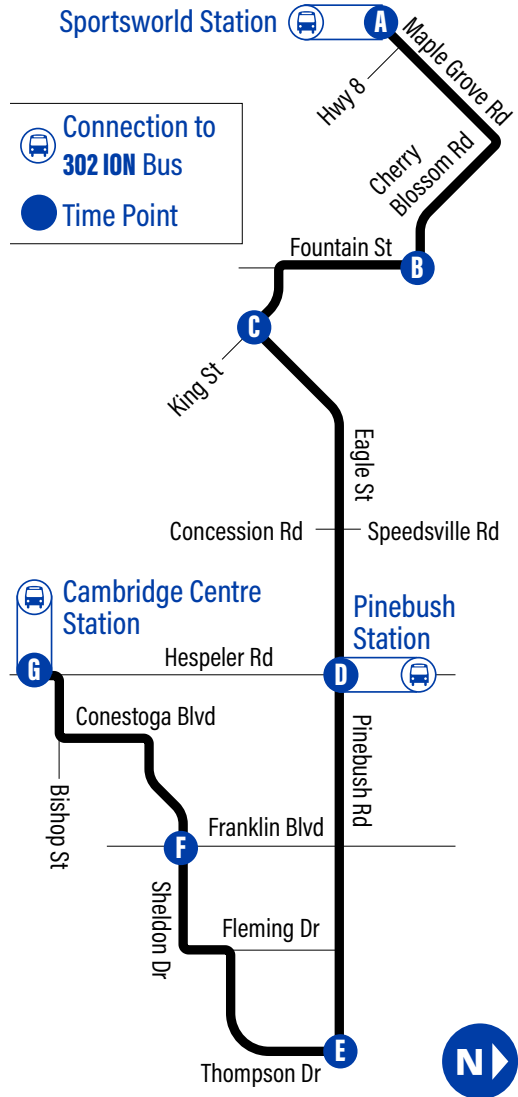

to Sportsworld Station

G Cambridge Centre Station	1066
Bishop / Conestoga	1275
Conestoga / Bishop	3986
505 Conestoga Blvd.	3985
Sheldon / Conestoga	3984
Sheldon / Corydon	3983
Sheldon / Wolseley	3982
180 Sheldon Dr.	3981
F Sheldon / Franklin	3980
Sheldon / Balmoral	3979
Sheldon / Thompson	3978
Fleming / Sheldon	3977
Fleming / Thompson	3976
Thompson / Lingard	3975
520 Thompson Dr.	3974
E Pinebush / Tyler	3973
Pinebush / Fleming	3972
Pinebush / Balmoral	3971
Pinebush / Wayne	3970
Pinebush / Struck	3968
Pinebush / Conestoga	3967
30 Pinebush Rd.	2648
D Pinebush Station 3508	
Eagle / Industrial	3509
Eagle / Providence	3510
Eagle / Whitley	1282
Eagle / Shettleston	1283
Eagle / Laurel	1284
336 Eagle St. N.	1435
Eagle / William	1436
C King / Eagle	1627
King / Fountain	1628
Fountain / Marmel	3934
Fountain / Comdev Soccer Dome	3742
B Cherry Blossom / Fountain	3935
Cherry Blossom / Saltsman	3936
Cherry Blossom / Barnes	3937
Maple Grove / Cherry Blossom	2318
A Sportsworld Station	1572

For the most current bus stop listing, visit www.grt.ca

Eagle-Pinebush

67

Effective: September 2, 2019

519-585-7555 www.grt.ca TTY: 519-575-4608
Text: 57555 & key in your bus stop number