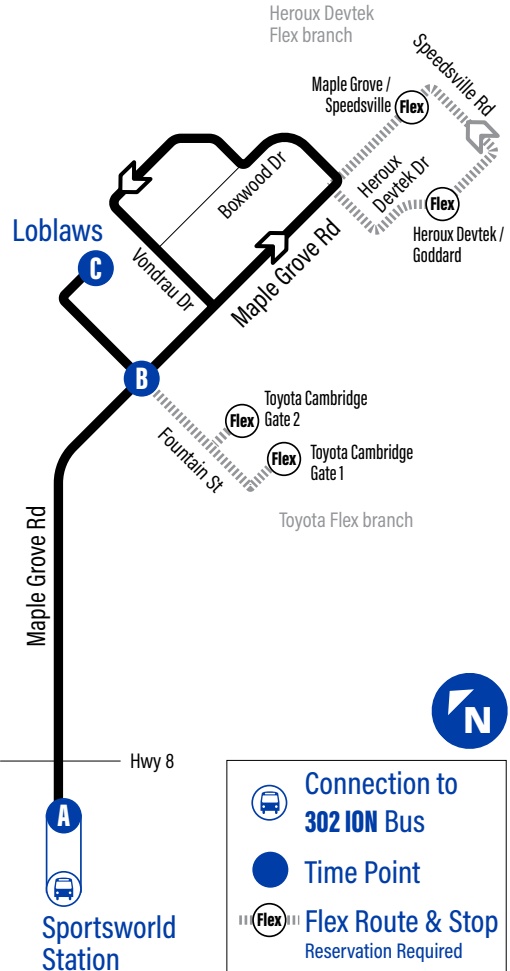

### Regular Stops

<b>A Sportsworld Station</b>	<b>1572</b>
Maple Grove / Cherry Blossom	1288
Maple Grove / Saltsman	1287
<b>B Maple Grove / Fountain</b>	<b>1036</b>
Maple Grove / Vondrau	3849
Boxwood / Maple Grove	3646
Boxwood / Vondrau	3647
90 Vondrau Dr	1169
Vondrau / Boxwood	3648
Maple Grove / Boxwood	3649
Maple Grove / Fountain (East Side)	1035
<b>C Loblaws Distribution Centre</b>	<b>2316</b>
Maple Grove / Fountain (West Side)	2317
Maple Grove / Saltsman	3531
Maple Grove / Cherry Blossom	2318
<b>A Sportsworld Station</b>	<b>1572</b>

## Boxwood

**GRT**  
GRAND RIVER TRANSIT

# 72

Effective: September 2, 2019

**Connection to 302 ION Bus**

**Time Point**

**Flex Route & Stop**  
Reservation Required

For the most current bus stop listing, visit [www.grt.ca](http://www.grt.ca)

**easyGo**

## Monday to Friday Schedule

Sportsworld Station <b>A</b>	Maple Grove / Fountain <b>B</b>	Toyota (Gate 1/Gate 2) <b>Flex</b>	Heroux Devtek / Goddard <b>Flex</b>	Loblaws Distribution Centre <b>C</b>	Sportsworld Station <b>A</b>
5:48	-	5:57	-	-	6:04
6:10	6:15	F	F	6:27	6:34
6:35	6:40	F	F	6:52	6:59
7:02	7:07	F	F	7:19	7:26
7:30	7:35	F	F	7:47	7:54
8:00	8:05	F	F	8:17	8:24
8:30	8:35	F	F	8:47	8:54
9:00	9:05	F	F	9:17	9:24
2:00	2:05	F	F	2:18	2:26
2:30	2:35	F	F	2:48	2:56
3:00	3:05	F	F	3:18	3:26
3:30	3:35	F	F	3:48	3:56
3:59	4:03	F	-	4:22	4:30
4:32	4:37	F	F	4:50	4:58
5:00	5:05	F	F	5:18	5:26
5:30	5:35	F	F	5:48	5:56
10:15	10:20	F	F	10:31	10:37
10:50	10:56	F	F	11:07	11:13