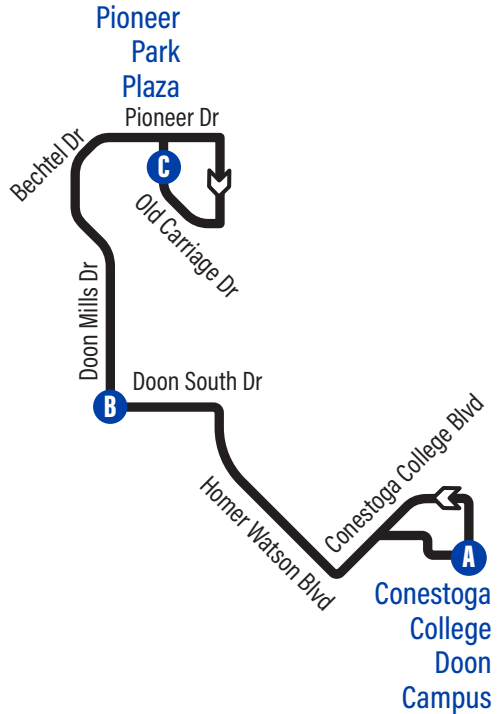

Doon South / Windrush 3959

Doon South / Winding Wood 3958

Doon South / Forest Edge 3957

**B** Doon Mills / Woodsmere 3953

Doon Mills / Pine Valley 3956

Doon Mills / Apple Ridge 3955

Doon Village / Anvil 1823

**C** Old Carriage / Pioneer Park Plaza 1830

Pioneer / Bechtel 1746

Bechtel / Doon Village 1831

Doon Village / Anvil 3961

Doon Mills / Apple Ridge 3962

Doon Mills / Pine Valley 3963

**B** Doon Mills / Woodsmere 3999

Doon South / Forest Edge 3964

Doon South / Winding Wood 3965

Doon South / Windrush 3966

Conestoga College Blvd. / Homer Watson 3641

Conestoga College Doon Campus - Recreation Centre 1731

**A** Conestoga College Doon Campus - Door 3 1732

Doon Mills

76

Effective: September 2, 2019

● Time Point

For the most current bus stop listing, visit [www.grt.ca](http://www.grt.ca)

easyGO

519-585-7555 www.grt.ca TTY: 519-575-4608  
Text: 57555 & key in your bus stop number