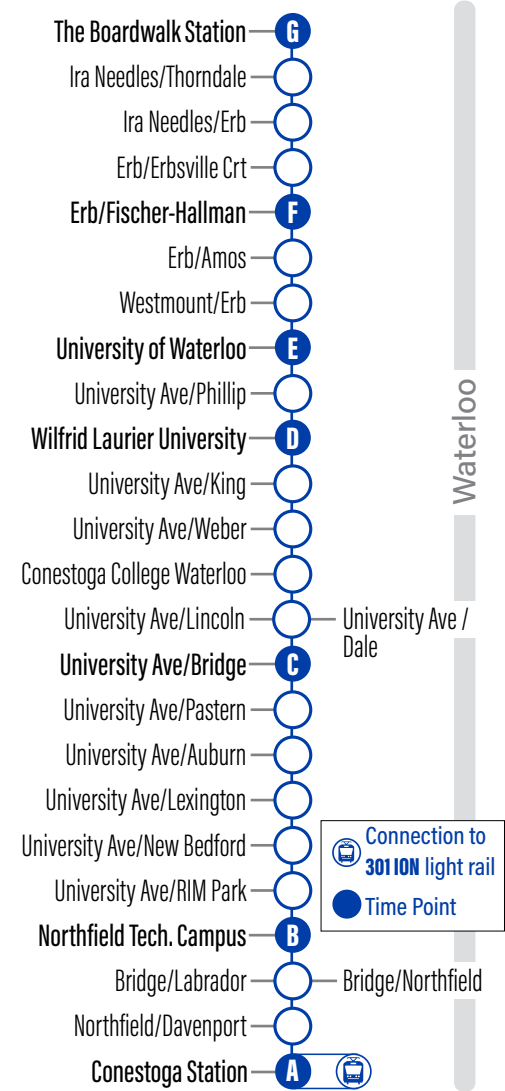

Effective: September 2, 2019

Sunday/Holiday Schedule

to The Boardwalk Station							to Conestoga Station						
Depart			Arrive				Depart			Arrive			
Conestoga Station	Northfield Technology Campus	University Ave. / Bridge	University Ave. / Wilfrid Laurier University	University Ave. / University of Waterloo	Fischer-Hallman / Erb	The Boardwalk Station	The Boardwalk Station	Fischer-Hallman / Erb	University Ave. / University of Waterloo	University Ave. / Wilfrid Laurier University	University Ave. / Bridge	Northfield Technology Campus	Conestoga Station
A	B	C	D	E	F	G	G	F	E	D	C	B	A
7:30	7:36	7:45	7:52	7:55	8:03	8:10	7:15	7:22	7:30	7:33	7:40	7:49	7:55
8:00	8:06	8:15	8:22	8:25	8:33	8:40	7:45	7:52	8:00	8:03	8:10	8:19	8:25
8:30	8:36	8:45	8:52	8:55	9:03	9:10	8:15	8:22	8:30	8:33	8:40	8:49	8:55
9:00	9:06	9:15	9:22	9:25	9:33	9:40	8:45	8:52	9:00	9:03	9:10	9:19	9:25
9:30	9:36	9:45	9:52	9:55	10:03	10:10	9:15	9:22	9:30	9:33	9:40	9:49	9:55
10:00	10:06	10:15	10:22	10:25	10:33	10:40	9:45	9:52	10:00	10:03	10:10	10:19	10:25
10:30	10:36	10:45	10:52	10:55	11:03	11:10	10:15	10:22	10:30	10:33	10:40	10:49	10:55
11:00	11:06	11:15	11:22	11:25	11:33	11:40	10:45	10:52	11:00	11:03	11:10	11:19	11:25
11:30	11:36	11:45	11:52	11:55	12:03	12:10	11:15	11:22	11:30	11:33	11:40	11:49	11:55
12:00	12:06	12:15	12:22	12:25	12:33	12:40	11:45	11:52	12:00	12:03	12:10	12:19	12:25