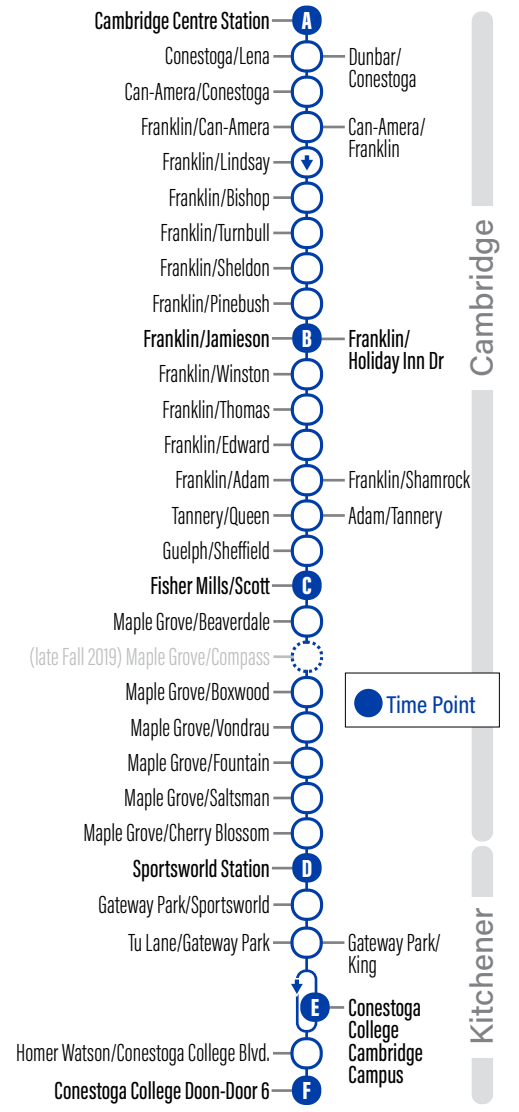

For the most current bus stop listing, visit www.grt.ca

519-585-7555 Deaf and hard of hearing (TTY): 519-575-4608
Text: 57555 & key in your bus stop number