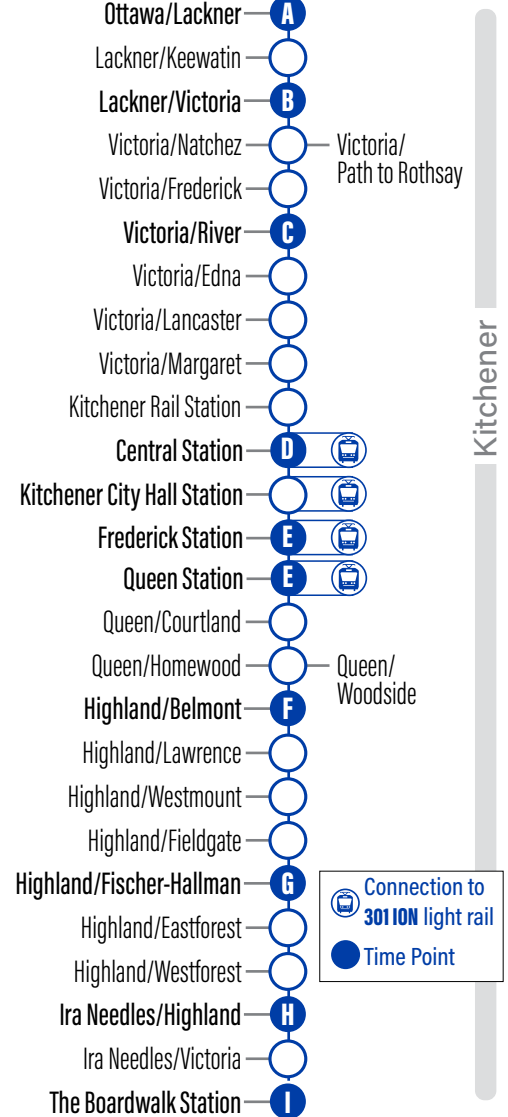

519-585-7555 Deaf and hard of hearing (TTY): 519-575-4608
Text: 57555 & key in your bus stop number

Sunday / Holiday Schedule

to The Boardwalk Station									to Ottawa/Lackner												
Depart >>>									>>> Arrive				Depart >>>				>>> Arrive				
Ottawa / Lackner	Lackner / Victoria	Victoria / River	Central Station	Queen Station	Highland / Belmont	Highland / Fischer-Hallman	Ira Needles / Highland	The Boardwalk Station	The Boardwalk Station	Ira Needles / Highland	Highland / Fischer-Hallman	Highland / Belmont	Frederick Station	Central Station	Victoria / River	Lackner / Victoria	Ottawa / Lackner				
A	B	C	D	E	F	G	H	I	I	H	G	F	E	D	C	B	A				
7:24	7:28	7:32	7:39	7:46	7:52	7:56	8:01	8:05	7:15	7:19	7:24	7:28	7:34	7:41	7:48	7:52	7:56				
7:54	7:58	8:02	8:09	8:16	8:22	8:26	8:31	8:35	7:45	7:49	7:54	7:58	8:04	8:11	8:18	8:22	8:26				
8:24	8:28	8:32	8:39	8:46	8:52	8:56	9:01	9:05	8:15	8:19	8:24	8:28	8:34	8:41	8:48	8:52	8:56				
8:54	8:58	9:02	9:09	9:16	9:22	9:26	9:31	9:35	8:45	8:49	8:54	8:58	9:04	9:11	9:18	9:22	9:26				
9:24	9:28	9:32	9:39	9:46	9:52	9:56	10:01	10:05	9:15	9:19	9:24	9:28	9:34	9:41	9:48	9:52	9:56				
9:54	9:58	10:02	10:09	10:16	10:22	10:26	10:31	10:35	9:45	9:49	9:54	9:58	10:04	10:11	10:18	10:22	10:26				
10:24	10:28	10:32	10:39	10:46	10:52	10:56	11:01	11:05	10:15	10:19	10:24	10:28	10:34	10:41	10:48	10:52	10:56				
10:54	10:58	11:02	11:09	11:16	11:22	11:26	11:31	11:35	10:45	10:49	10:54	10:58	11:04	11:11	11:18	11:22	11:26				
11:24	11:28	11:32	11:39	11:46	11:52	11:56	12:01	12:05	11:15	11:19	11:24	11:28	11:34	11:41	11:48	11:52	11:56				
11:54	11:58	12:02	12:09	12:16	12:22	12:26	12:31	12:35	11:45	11:49	11:54	11:58	12:04	12:11	12:18	12:22	12:26				
12:24	12:28	12:32	12:39	12:46	12:52	12:56	1:01	1:05	12:15	12:19	12:24	12:28	12:34	12:41	12:48	12:52	12:56				
12:54	12:58	1:02	1:09	1:16	1:22	1:26	1:31	1:35	12:45	12:49	12:54	12:58	1:04	1:11	1:18	1:22	1:26				
1:24	1:28	1:32	1:39	1:46	1:52	1:56	2:01	2:05	1:15	1:19	1:24	1:28	1:34	1:41	1:48	1:52	1:56				
1:54	1:58	2:02	2:09	2:16	2:22	2:26	2:31	2:35	1:45	1:49	1:54	1:58	2:04	2:11	2:18	2:22	2:26				
2:24	2:28	2:32	2:39	2:46	2:52	2:56	3:01	3:05	2:15	2:19	2:24	2:28	2:34	2:41	2:48	2:52	2:56				
2:54	2:58	3:02	3:09	3:16	3:22	3:26	3:31	3:35	2:45	2:49	2:54	2:58	3:04	3:11	3:18	3:22	3:26				
3:24	3:28	3:32	3:39	3:46	3:52	3:56	4:01	4:05	3:15	3:19	3:24	3:28	3:34	3:41	3:48	3:52	3:56				
3:54	3:58	4:02	4:09	4:16	4:22	4:26	4:31	4:35	3:45	3:49	3:54	3:58	4:04	4:11	4:18	4:22	4:26				
4:24	4:28	4:32	4:39	4:46	4:5