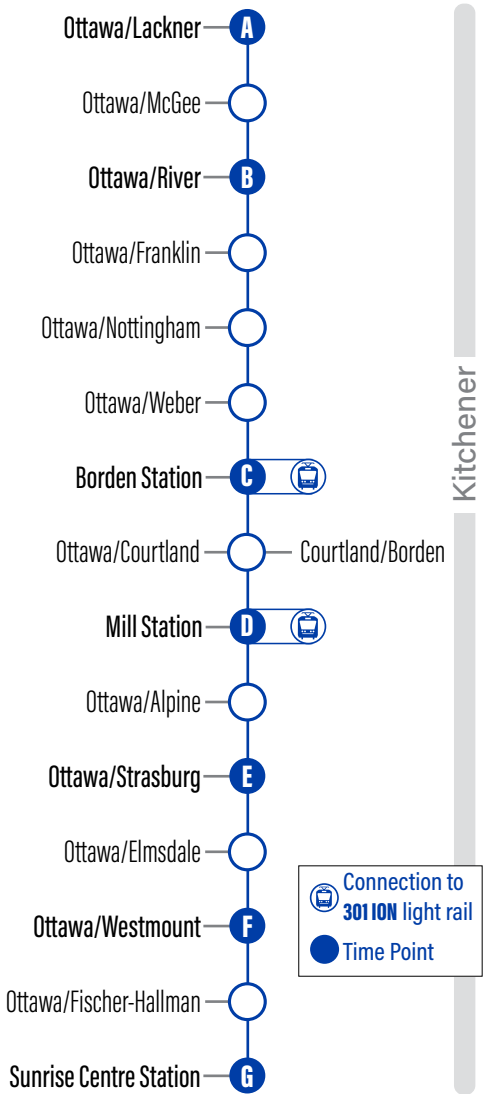

A.M. 0:00 P.M. 0:00

Effective: June 24, 2019

519-585-7555 Deaf and hard of hearing (TTY): 519-575-4608
Text: 57555 & key in your bus stop number

Sunday/Holiday Schedule

to Sunrise Centre Station							to Ottawa/Lackner						
Depart >>>			>>> Arrive				Depart >>>			>>> Arrive			
Ottawa / Lackner	Ottawa / River	Borden Station	Mill Station	Ottawa / Strasburg	Ottawa / Westmount	Sunrise Centre Station	Sunrise Centre Station	Ottawa / Westmount	Ottawa / Strasburg	Mill Station	Borden Station	Ottawa / River	Ottawa / Lackner
A	B	C	D	E	F	G	G	F	E	D	C	B	A
7:26	7:29	7:36	7:39	7:44	7:47	7:51	7:30	7:34	7:37	7:41	7:44	7:51	7:54
7:56	7:59	8:06	8:09	8:14	8:17	8:21	8:00	8:04	8:07	8:11	8:14	8:21	8:24
8:26	8:29	8:36	8:39	8:44	8:47	8:51	8:30	8:34	8:37	8:41	8:44	8:51	8:54
8:56	8:59	9:06	9:09	9:14	9:17	9:21	9:00	9:04	9:07	9:11	9:14	9:21	9:24
9:26	9:29	9:36	9:39	9:44	9:47	9:51	9:30	9:34	9:37	9:41	9:44	9:51	9:54
9:56	9:59	10:06	10:09	10:14	10:17	10:21	10:00	10:04	10:07	10:11	10:14	10:21	10:24
10:26	10:29	10:36	10:39	10:44	10:47	10:51	10:30	10:34	10:37	10:41	10:44	10:51	10:54
10:56	10:59	11:06	11:09	11:14	11:17	11:21	11:00	11:04	11:07	11:11	11:14	11:21	11:24
11:26	11:29	11:36	11:39	11:44	11:47	11:51	11:30	11:34	11:37	11:41	11:44	11:51	11:54
11:56	11:59	12:06	12:09	12:14	12:17	12:21	12:00	12:04	12:07	12:11	12:14	12:21	12:24
12:26	12:29	12:36	12:39	12:44	12:47	12:51	12:30	12:34	12:37	12:41	12:44	12:51	12:54
12:56	12:59	1:06	1:09	1:14	1:17	1:21	1:00	1:04	1:07	1:11	1:14	1:21	1:24
1:26	1:29	1:36	1:39	1:44	1:47	1:51	1:30	1:34	1:37	1:41	1:44	1:51	1:54
1:56	1:59	2:06	2:09	2:14	2:17	2:21	2:00	2:04	2:07	2:11	2:14	2:21	2:24
2:26	2:29	2:36	2:39	2:44	2:47	2:51	2:30	2:34	2:37	2:41	2:44	2:51	2:54
2:56	2:59	3:06	3:09	3:14	3:17	3:21	3:00	3:04	3:07	3:11	3:14	3:21	3:24
3:26	3:29	3:36	3:39	3:44	3:47	3:51	3:30	3:34	3:37	3:41	3:44	3:51	3:54
3:56	3:59	4:06	4:09	4:14	4:17	4:21	4:00	4:04	4:07	4:11	4:14	4:21	4:24
4:26	4:29	4:36	4:39	4:44	4:47	4:51	4:30	4:34	4:37	4:41	4:44	4:51	4:54
4:56	4:59	5:06	5:09	5:14	5:17	5:21	5:00	5:04	5:07	5:11	5:14	5:21	5:24
5:26	5:29	5:36	5:39	5:44	5:47	5:51	5:30	5:34	5:37	5:41	5:44	5:51	5:54
5:56	5:59	6:06	6:09	6:14	6:17	6:21	6:00	6:04	6:07	6:11	6:14	6:21	6:24
6:26	6:29	6:36	6:39	6:44	6:47	6:51	6:30	6:34	6:37	6:41	6:44	6:51	6:54
6:56	6:59	7:06	7:09	7:14	7:17	7:21	7:00	7:04	7:07	7:11	7:14	7:21	7:24
7:26	7:29	7:36	7:39	7:44	7:47	7:51	7:30	7:34	7:37	7:41	7:44	7:51	7:54
7:56	7:59	8:06	8:09	8:14	8:17	8:21	8:00	8:04	8:07	8:11	8:14	8:21	8:24
8:26	8:29	8:36	8:39	8:44	8:47	8:51	8:30	8:34	8:37	8:41	8:44	8:51	8:54
8:56	8:59	9:06	9:09	9:14	9:17	9:21	9:00	9:04	9:07	9:11	9:14	9:21	9:24
9:26	9:29	9:36	9:39	9:44	9:47	9:51	9:30	9:34	9:37	9:41	9:44	9:51	9:54
9:56	9:59	10:06	10:09	10:14	10:17	10:21	10:00	10:04	10:07	10:11	10:14	10:21	10:24
10:26	10:29	10:36	10:39	10:44	10:47	10:51	10:30	10:34