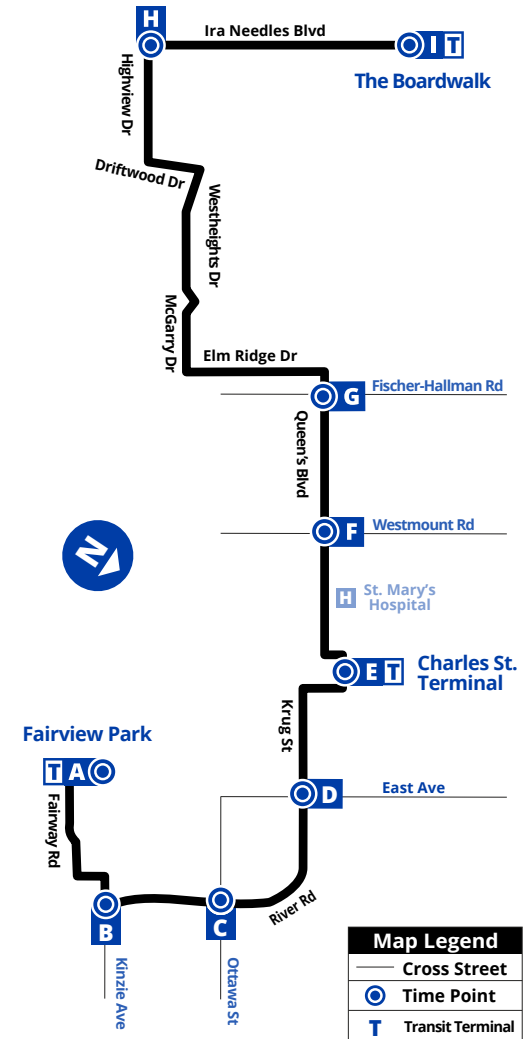

Queen-River

Effective: December 19, 2016

519-585-7555 www.grt.ca TTY: 519-575-4608
Text: 57555 & key in your bus stop number