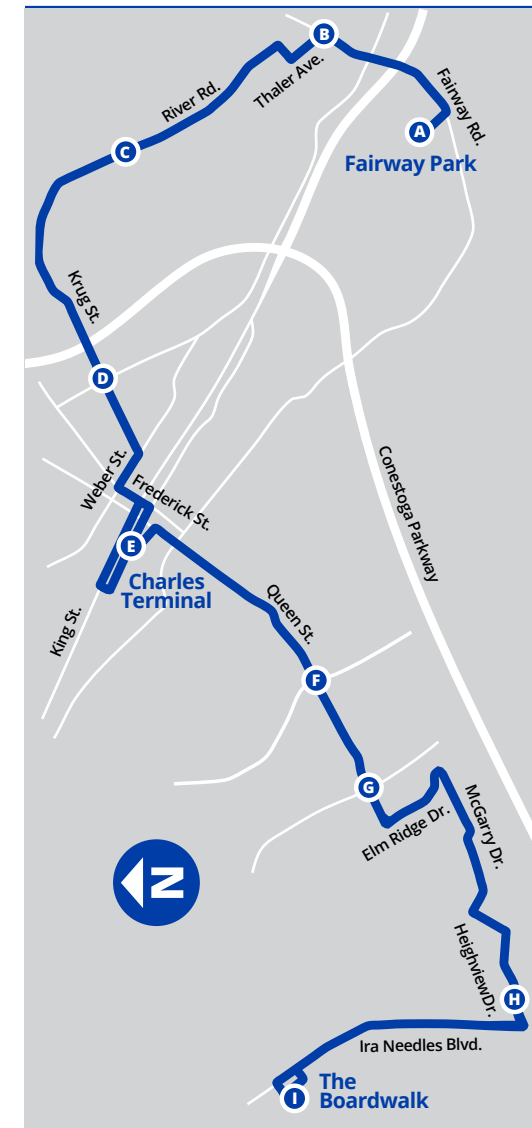

Queen-River

Effective: December 19, 2016

519-585-7555 www.grt.ca TTY: 519-575-4608
Text: 57555 & key in your bus stop number