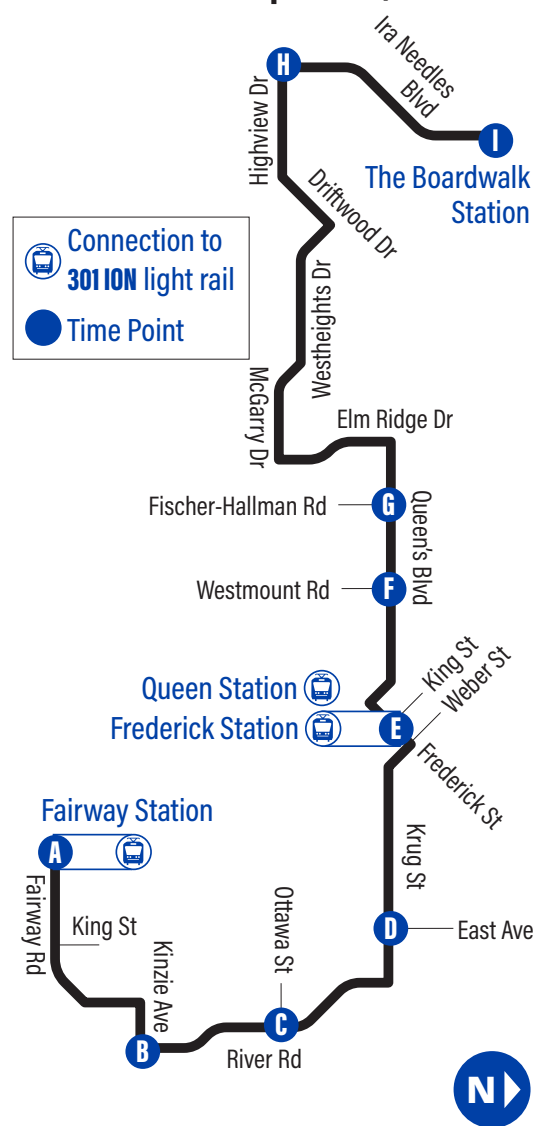

EasyGO makes taking transit easy

1. Online Trip Planner:
  www.grt.ca
2. Next Bus Text: get information on the next bus times sent to your phone (does not apply to Flex Stops)
  Text 57555 + (4 digit bus stop #)
3. Next Bus Call: call to hear the next bus times for your stop (does not apply to Flex Stops)
  519-585-7555
4. EasyGO Mobile: GRT's official mobile application for real-time bus departure information
  Available on Android, BlackBerry, iOS & Windows App Stores
5. EasyGO Real-Time Desktop Map: plan trips by seeing and click on different routes and stops
  www.grt.ca

Queen-River

1

Effective: April 20, 2020

519-585-7555   www.grt.ca   TTY: 519-575-4608
Text: 57555 & key in your bus stop number