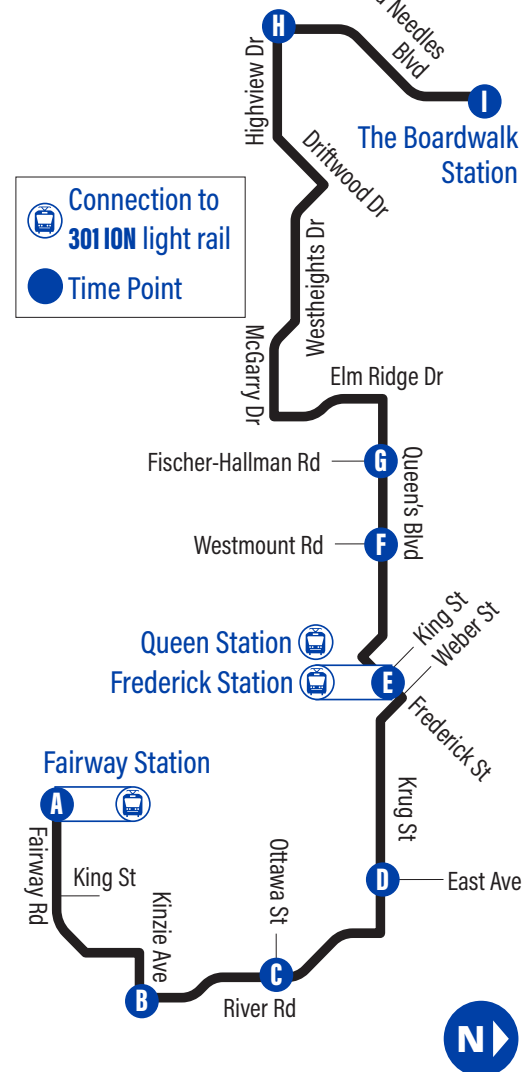

EasyGO makes taking transit easy

1. Online Trip Planner:
  www.grt.ca
2. Next Bus Text: get information on the next bus times sent to your phone (does not apply to Flex Stops)
  Text 57555 + (4 digit bus stop #)
3. Next Bus Call: call to hear the next bus times for your stop (does not apply to Flex Stops)
  519-585-7555
4. EasyGO Mobile: GRT's official mobile application for real-time bus departure information
  Available on Android, BlackBerry, iOS & Windows App Stores
5. EasyGO Real-Time Desktop Map: plan trips by seeing and click on different routes and stops
  www.grt.ca

Queen-River

1

Effective: January 4, 2021

519-585-7555   www.grt.ca   TTY: 519-575-4608
Text: 57555 & key in your bus stop number