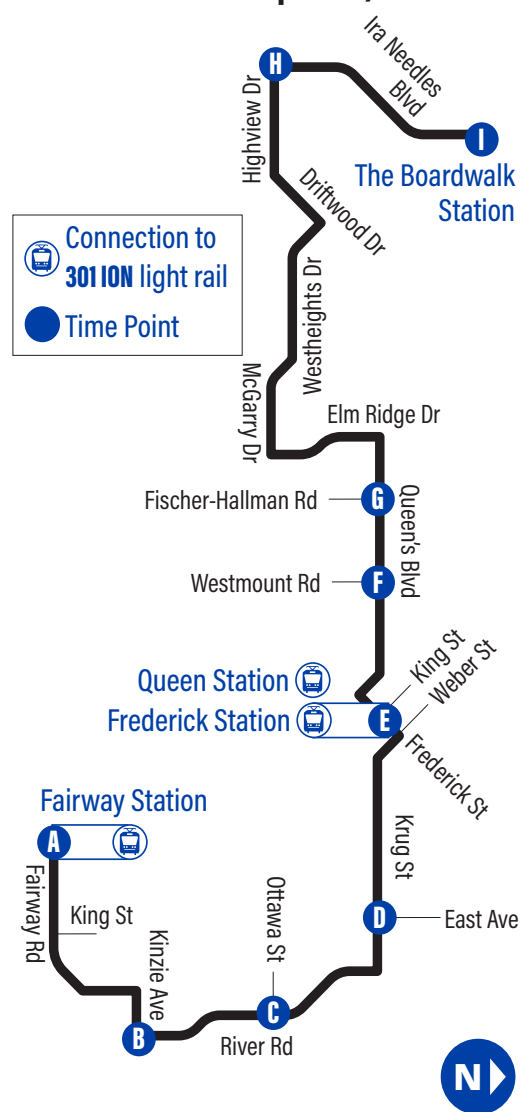

EasyGO makes taking transit easy

1. Online Trip Planner:
  www.grt.ca
2. Next Bus Text: get information on the next bus times sent to your phone (does not apply to Flex Stops)
  Text 57555 + (4 digit bus stop #)
3. Next Bus Call: call to hear the next bus times for your stop (does not apply to Flex Stops)
  519-585-7555
4. EasyGO Mobile: GRT's official mobile application for real-time bus departure information
  Available on Android, BlackBerry, iOS & Windows App Stores
5. EasyGO Real-Time Desktop Map: plan trips by seeing and click on different routes and stops
  www.grt.ca

Queen-River

1

Effective: April 5, 2021

519-585-7555
www.grt.ca
TTY: 519-575-4608
Text: 57555 & key in your bus stop number