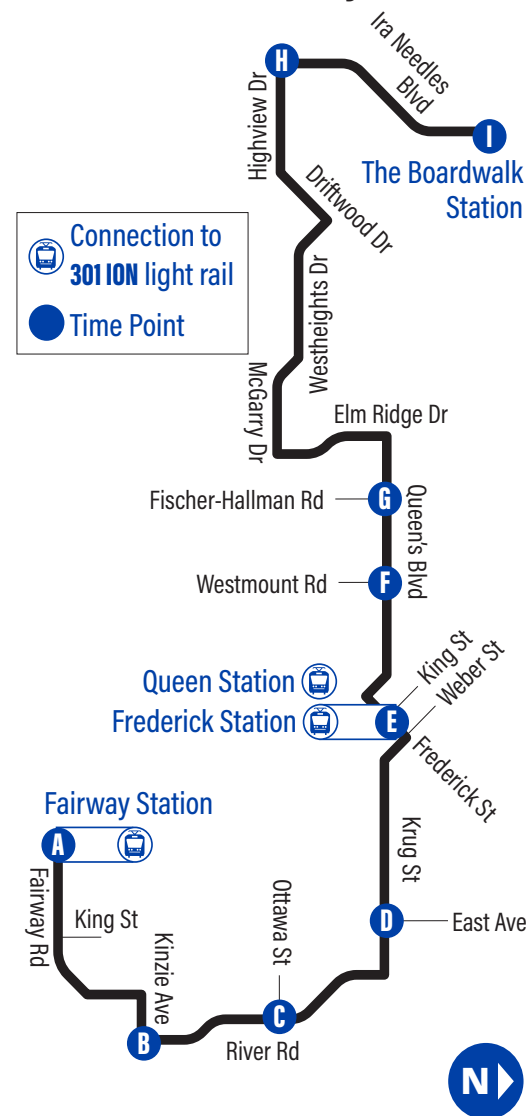

GRT
GRAND RIVER TRANSIT

1

Queen-River

Effective: January 2, 2023