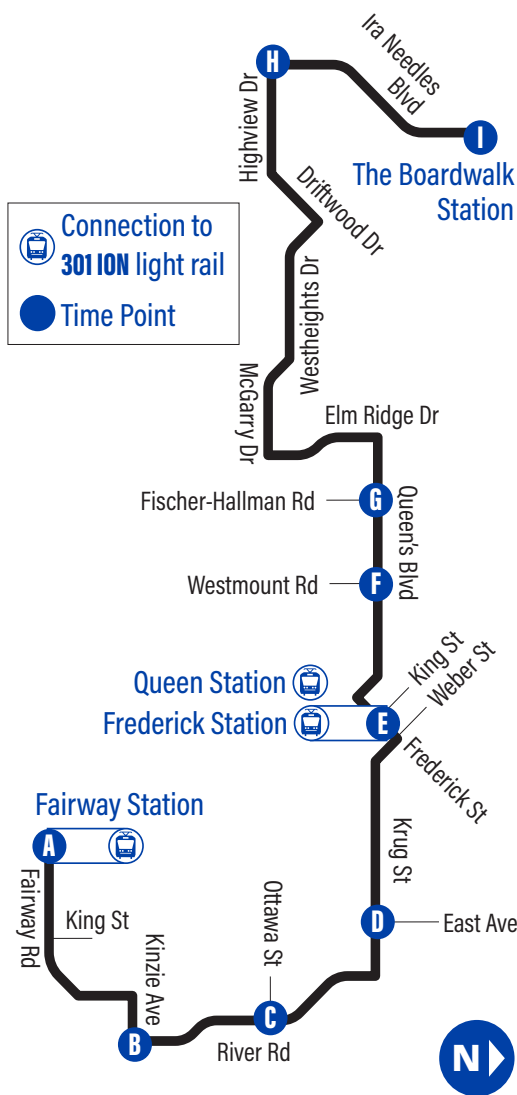

Effective: April 24, 2023