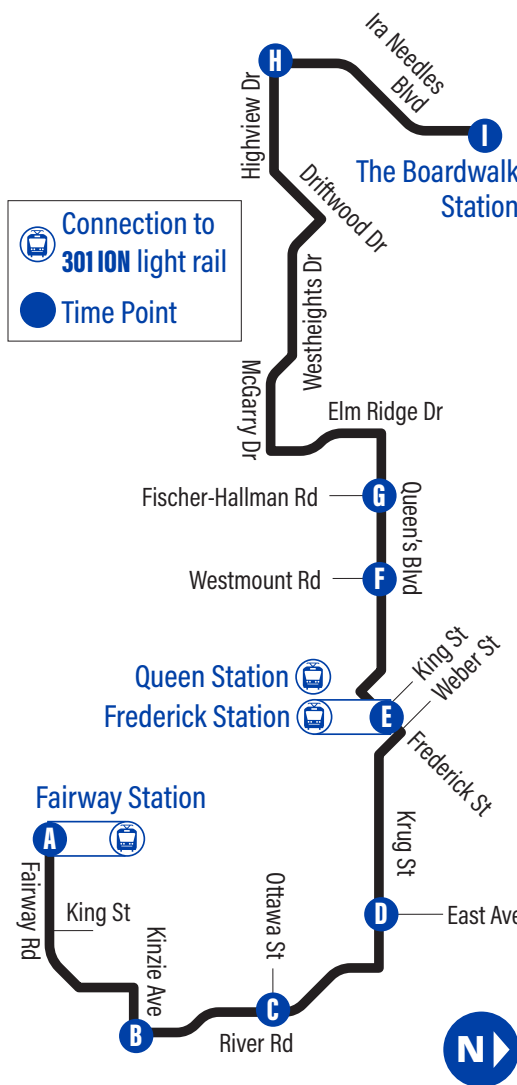

Effective: September 4, 2023