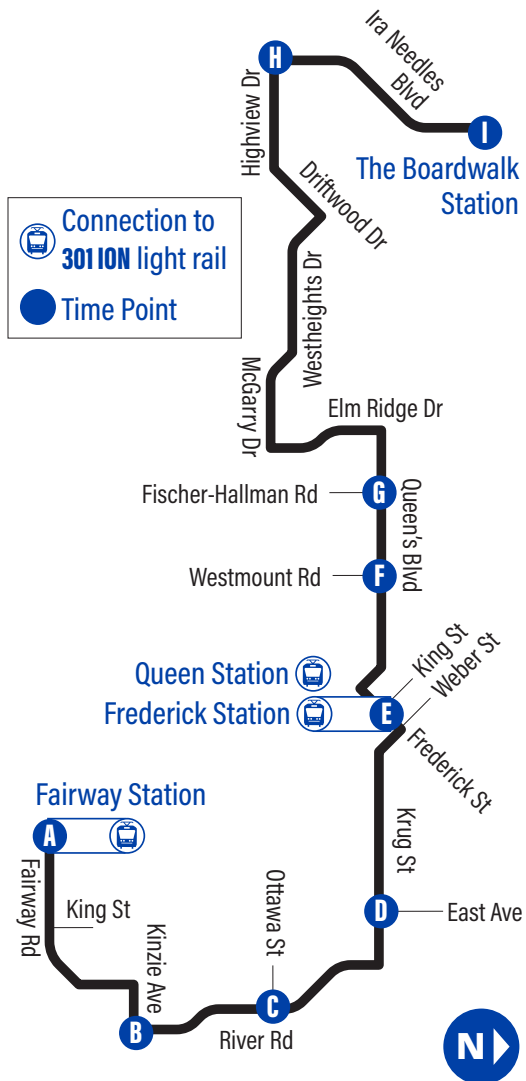

519-585-7555 www.grt.ca TTY: 519-575-4608
Text: 57555 & key in your bus stop number