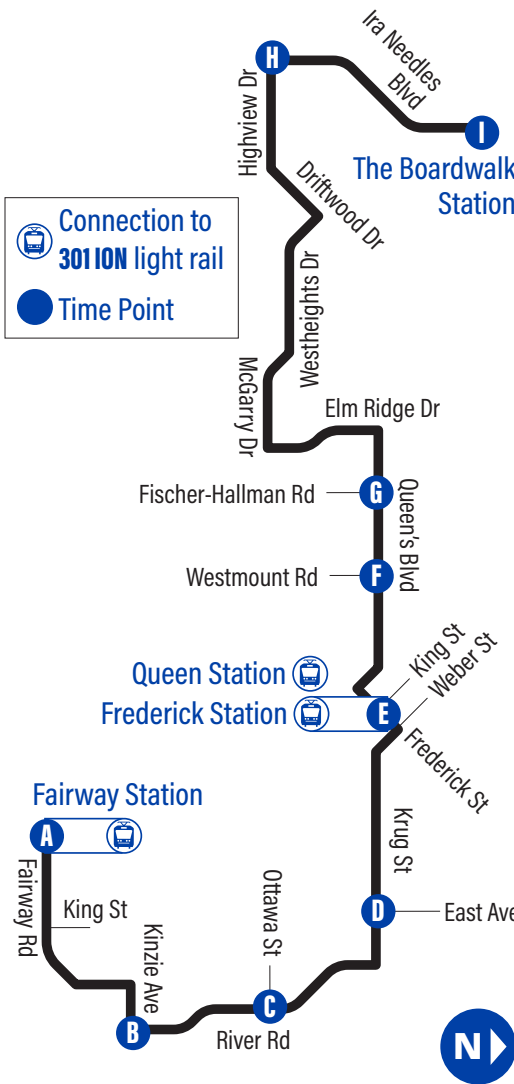

GRT
GRAND RIVER TRANSIT

1

Effective: September 4, 2023

easyGO

519-585-7555 www.grt.ca TTY: 519-575-4608
Text: 57555 & key in your bus stop number