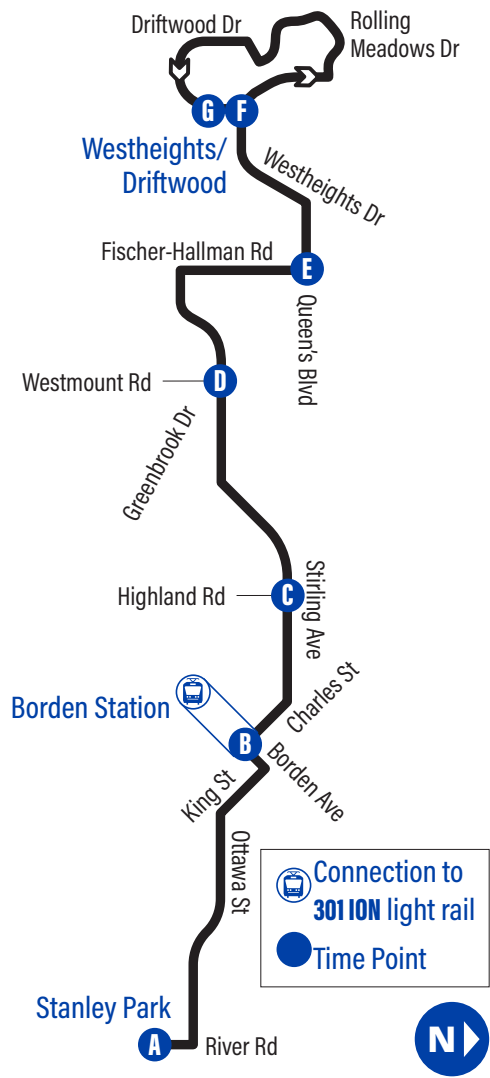

For the most current bus stop listing, visit www.grt.ca

To Stanley Park

F Westheights / Driftwood	3471
Westheights / Broken Oak	3548
Westheights / Blackwell	3378
Rolling Meadows / Connelly	3364
Rolling Meadows / Newbury	3365
Rolling Meadows / Trailwood	3366
Rolling Meadows / Meadow Woods	3367
Driftwood / Highview	3368
Driftwood / Driftwood	3549
Driftwood / Yellow Birch	3550
Driftwood / Somerfield	3373
Driftwood / Royal Orchard	3551
G Westheights / Driftwood	3470
Westheights / McGarry	3154
Westheights/Autumn Hill	3500
Westheights/ Path to Sandrock Greenway	3155
Queen's / Elm Ridge	3383
Queens / Highland Hills Mall	3343
E Fischer-Hallman / Queens	2981
Fischer-Hallman / Forest Heights C. I.	2982
Fischer-Hallman / McGarry	2983
Greenbrook / Ruskview	3094
Greenbrook / Birchcliff	3095
Greenbrook / Forest Hill Centre	3096
D Greenbrook / Westmount	3097
Greenbrook / Forest Hill	3098
Greenbrook / Lakeside	3099
Greenbrook / Stirling	3100
Stirling / Mausser	3102
Stirling / Lorne	3103
C Stirling / Highland	2309
Stirling / Mill	2914
Stirling / Courtland	2915
Stirling / Kaufman Park	2916
Charles / Kent	2917
B Borden Station	1391
Ottawa / King	2921
Ottawa / Weber	1939
Ottawa / Highway 7	2850
Ottawa / Nottingham	2851
Ottawa / Franklin	1953
Ottawa / Midland	2922
River / Stanley Park Mall	2923
A Stanley Park Mall	1668

Stirling

2

Effective: September 7, 2020

519-585-7555   www.grt.ca   TTY: 519-575-4608
Text: 57555 & key in your bus stop number