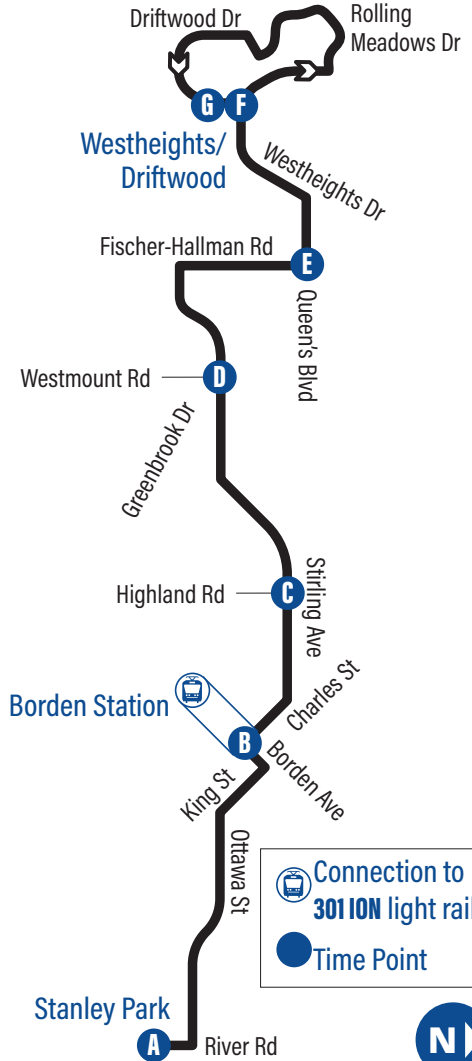

F Westheights / Driftwood	3471

to Stanley Park

F Westheights / Driftwood	3471
Westheights / Broken Oak	3548
Westheights / Blackwell	3378
Rolling Meadows / Connelly	3364
Rolling Meadows / Newbury	3365
Rolling Meadows / Trailwood	3366
Rolling Meadows / Meadow Woods	3367
Driftwood / Highview	3368
Driftwood / Driftwood	3549
Driftwood / Yellow Birch	3550
Driftwood / Somerfield	3373
Driftwood / Royal Orchard	3551

G Westheights / Driftwood	3470
Westheights / McGarry	3154
Westheights/Autmn Hill	3500
Westheights/ Path to Sandrock Greenway	3155
Queen's / Elm Ridge	3383
Queens / Highland Hills Mall	3343

E Fischer-Hallman / Queens	2981
Fischer-Hallman / Forest Heights C. I.	2982
Fischer-Hallman / McGarry	2983
Greenbrook / Ruskview	3094
Greenbrook / Birchcliff	3095
Greenbrook / Forest Hill Centre	3096

D Greenbrook / Westmount	3097
Greenbrook / Forest Hill	3098
Greenbrook / Lakeside	3099
Greenbrook / Stirling	3100
Stirling / Mausser	3102
Stirling / Lorne	3103

C Stirling / Highland	2309
Stirling / Mill	2914
Stirling / Courtland	2915
Stirling / Kaufman Park	2916
Charles / Kent	2917

B Detour	
Ottawa / King	2921
Ottawa / Weber	1939
Ottawa / Highway 7	2850
Ottawa / Nottingham	2851
Ottawa / Franklin	1953
Ottawa / Midland	2922
River / Stanley Park Mall	2923

A Stanley Park Mall	1668

Stirling

2

Effective: September 6, 2021

Connection to 301 ION light rail
Time Point

For the most current bus stop listing, visit www.grt.ca

519-585-7555 www.grt.ca TTY: 519-575-4608
Text: 57555 & key in your bus stop number