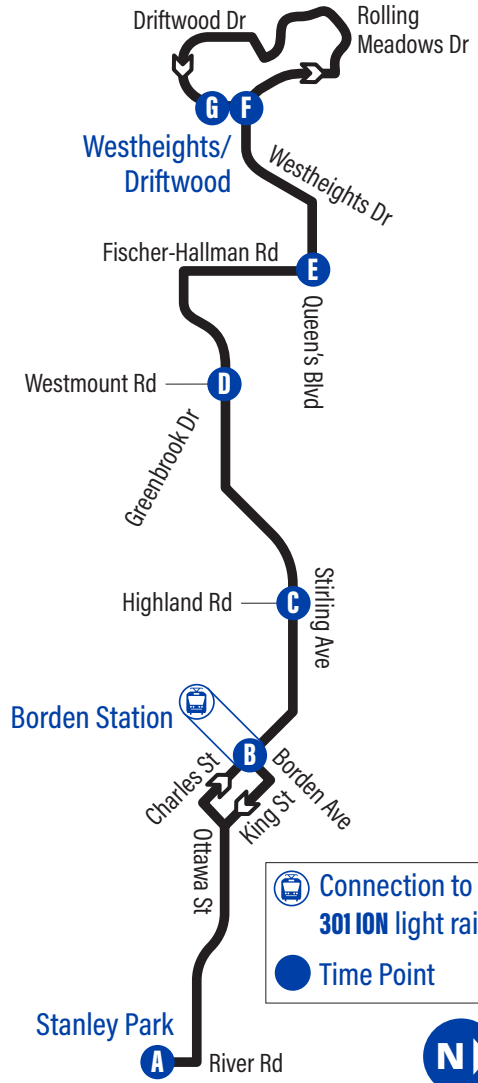

F Westheights / Driftwood	3471

to Stanley Park

F Westheights / Driftwood	3471
Westheights / Broken Oak	3548
Westheights / Blackwell	3378
Rolling Meadows / Connelly	3364
Rolling Meadows / Newbury	3365
Rolling Meadows / Trailwood	3366
Rolling Meadows / Meadow Woods	3367
Driftwood / Highview	3368
Driftwood / Driftwood	3549
Driftwood / Yellow Birch	3550
Driftwood / Somerfield	3373
Driftwood / Royal Orchard	3551

G Westheights / Driftwood	3470
Westheights / McGarry	3154
Westheights / Autumn Hill	3500
Westheights / Path to Sandrock Greenway	3155
Queen's / Elm Ridge	3383
Queens / Highland Hills Mall	3343

E Fischer-Hallman / Queens	2981
Fischer-Hallman / Forest Heights C.I.	2982
Fischer-Hallman / McGarry	2983
Greenbrook / Ruskview	3094
Greenbrook / Birchcliff	3095
Greenbrook / Forest Hill Centre	3096

D Greenbrook / Westmount	3097
Greenbrook / Forest Hill	3098
Greenbrook / Lakeside	3099
Greenbrook / Stirling	3100
Stirling / Homer Watson	2691
Stirling / Mausser	3102
Stirling / Lorne	3103

C Stirling / Highland	2309
Stirling / Mill	2914
Stirling / Courtland	2915
Stirling / Kaufman Park	2916
Charles / Kent	2917

B Borden Station	1391
Ottawa / King	2921
Ottawa / Weber	1939
Ottawa / Highway 7	2850
Ottawa / Nottingham	2851
Ottawa / Franklin	1953
Ottawa / Midland	2922
River / Stanley Park Mall	2923

A Stanley Park Mall	1668

Stirling

2

Effective: April 24, 2023

For the most current bus stop listing, visit www.grt.ca

easyGO

519-585-7555 www.grt.ca TTY: 519-575-4608
Text: 57555 & key in your bus stop number