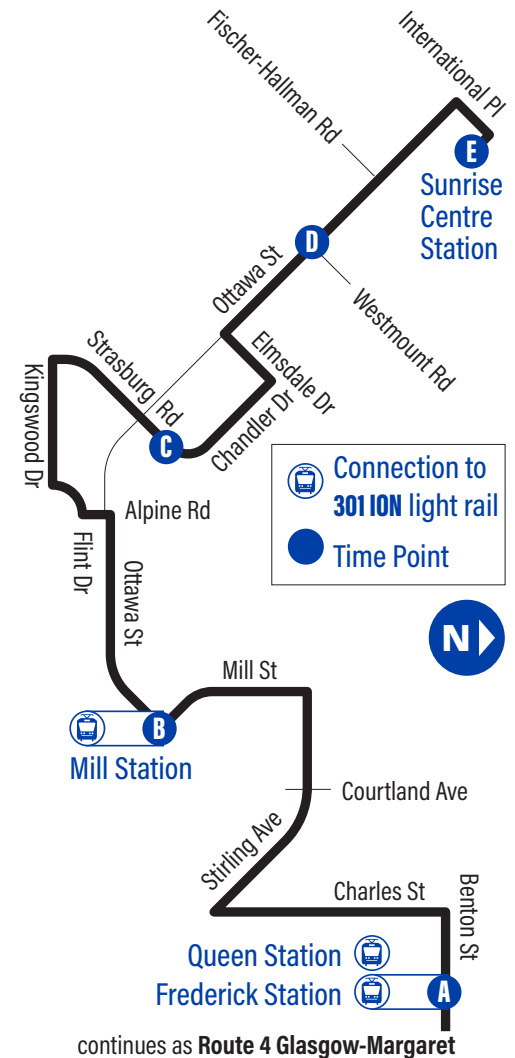

A.M.	0:00
P.M.	0:00

No Holiday service

Bus Stops

to Sunrise Centre Station

to Frederick Station

A Frederick Station	1088	E Sunrise Centre Station	1675
Queen Station	1385	International / Wake Robin	1676
Kitchener Market Station	2924	Ottawa / Fischer-Hallman	4096
Charles / Cameron		Ottawa / Williamsburg	1545
Heights Collegiate	2925	Ottawa / Pinedale	2898
Institute		D Ottawa / Westmount	4094
Charles / Stirling	1387	Ottawa / Howland	2901
Stirling / Kaufman Park	2927	Elmsdale / Ottawa	2902
Stirling / Courtland	2928	Elmsdale / Chandler	2903
Stirling / Mill	2929	Chandler / Bonfield	2904
Mill / Heiman	2930	C Strasburg / Transit Garage	2905
Mill / Borden	2931	Strasburg / Ottawa	2938
409 Mill St.	2932	Kingswood / Lucerne	3021
B Mill Station	2933	Flint / Kingswood	1134
Ottawa / Hoffman	2934	Alpine / Ottawa	3053
Ottawa / Kehl	2935	Ottawa / Imperial	2908
Alpine / Ottawa	3052	Ottawa / Hoffman	2910
Kingswood / Flint	1151	B Mill Station	2911
Kingswood / Roberts	3050	Mill / Borden	2912
Kingswood / Strasburg	3051	Mill / Heiman	2913
Ottawa / Strasburg	1192	Stirling / Mill	2914
C Strasburg / Strasburg Transit Garage	2863	Stirling / Courtland	2915
Chandler / Bonfield	2864	Stirling / Kaufman Park	2916
Elmsdale / Chandler	2865	Charles / Stirling	1386
Elmsdale / Ottawa	2866	Charles / Cameron	
Ottawa / Howland	2867	Heights Collegiate	2919
Ottawa / Path To		Institute	
Chandler	2868	Kitchener Market Station	2920
D Ottawa / Westmount	2869	Queen Station	2579
Ottawa / Howe	2870	A Frederick Station	1000
Ottawa / Williamsburg	1489	Continues as Route 4 to	
Ottawa / Fischer-Hallman	4095	The Boardwalk Station	
E Sunrise Centre Station	1675		

Ottawa South

GRAND RIVER TRANSIT

Effective: July 6, 2020

519-585-7555 www.grt.ca TTY: 519-575-4608
 Text: 57555 & key in your bus stop number

Monday to Friday Schedule

to Sunrise Centre Station

Depart Arrive