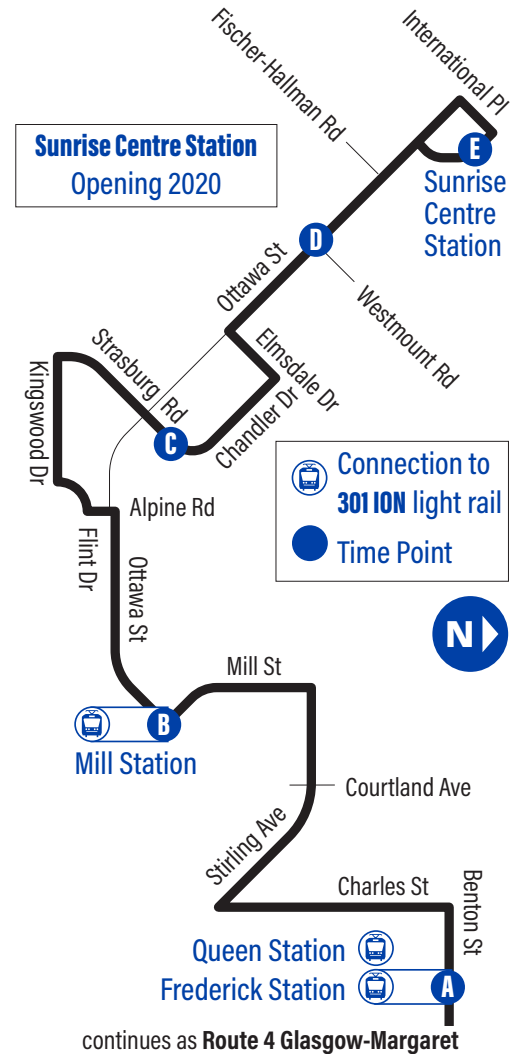

A.M.	0:00
P.M.	0:00

No Holiday service

Bus Stops

to Sunrise Centre Station

to Frederick Station

A Frederick Station 1088	E Sunrise Centre Station 1675
Queen Station 1385	International / Wake Robin 1676
Kitchener Market Station 2924	Ottawa / Fischer-Hallman 4096
Charles / Cameron Heights Collegiate 2925	Ottawa / Williamsburg 1545
Institute 1387	Ottawa / Pinedale 2898
Charles / Stirling 1387	D Ottawa / Westmount 4094
Stirling / Kaufman Park 2927	Ottawa / Howland 2901
Stirling / Courtland 2928	Elmsdale / Ottawa 2902
Stirling / Mill 2929	Elmsdale / Chandler 2903
Mill / Heiman 2930	Chandler / Bonfield 2904
Mill / Borden 2931	C Strasburg / Transit Garage 2905
409 Mill St. 2932	Strasburg / Ottawa 2938
B Mill Station 2933	Kingswood / Lucerne 3021
Ottawa / Hoffman 2934	Flint / Kingswood 1134
Ottawa / Kehl 2935	Alpine / Ottawa 3053
Alpine / Ottawa 3052	Ottawa / Imperial 2908
Kingswood / Flint 1151	Ottawa / Hoffman 2910
Kingswood / Roberts 3050	B Mill Station 2911
Kingswood / Strasburg 3051	Mill / Borden 2912
Ottawa / Strasburg 1192	Mill / Heiman 2913
C Strasburg / Strasburg Transit Garage 2863	Stirling / Mill 2914
Chandler / Bonfield 2864	Stirling / Courtland 2915
Elmsdale / Chandler 2865	Stirling / Kaufman Park 2916
Elmsdale / Ottawa 2866	Charles / Stirling 1386
Ottawa / Howland 2867	Charles / Cameron Heights Collegiate Institute 2919
Ottawa / Path To Chandler 2868	Kitchener Market Station 2920
D Ottawa / Westmount 2869	Queen Station 2579
Ottawa / Howe 2870	A Frederick Station 1000
Ottawa / Williamsburg 1489	Continues at Route 4 to The Boardwalk Station
Ottawa / Fischer-Hallman 4095	
E Sunrise Centre Station 1675	

Ottawa South

3

GRAND RIVER TRANSIT

Effective: September 7, 2020

continues as **Route 4 Glasgow-Margaret**

519-585-7555 www.grt.ca TTY: 519-575-4608
Text: 57555 & key in your bus stop number

Monday to Friday Schedule