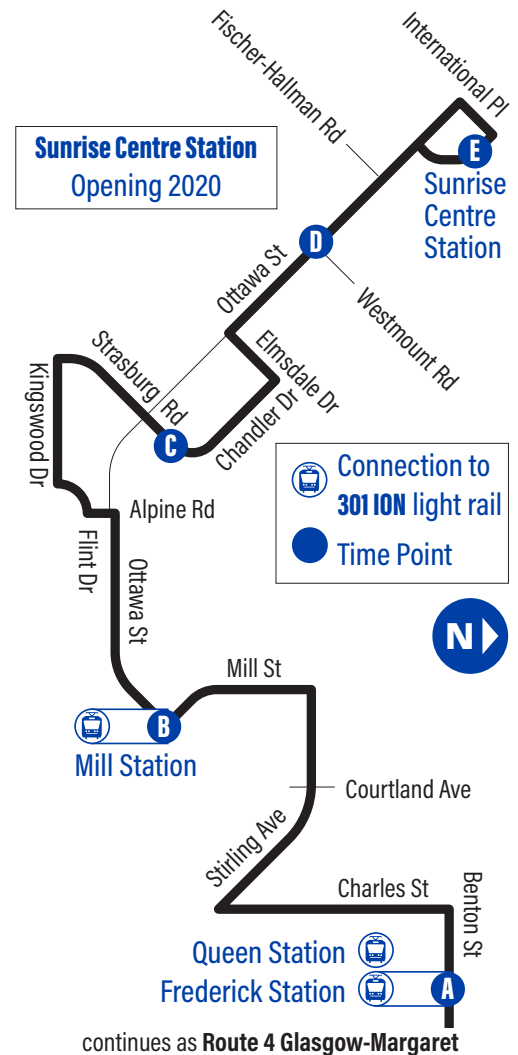

Ottawa South

3

GRAND RIVER TRANSIT

Effective: January 4, 2021

519-585-7555 www.grt.ca TTY: 519-575-4608
Text: 57555 & key in your bus stop number