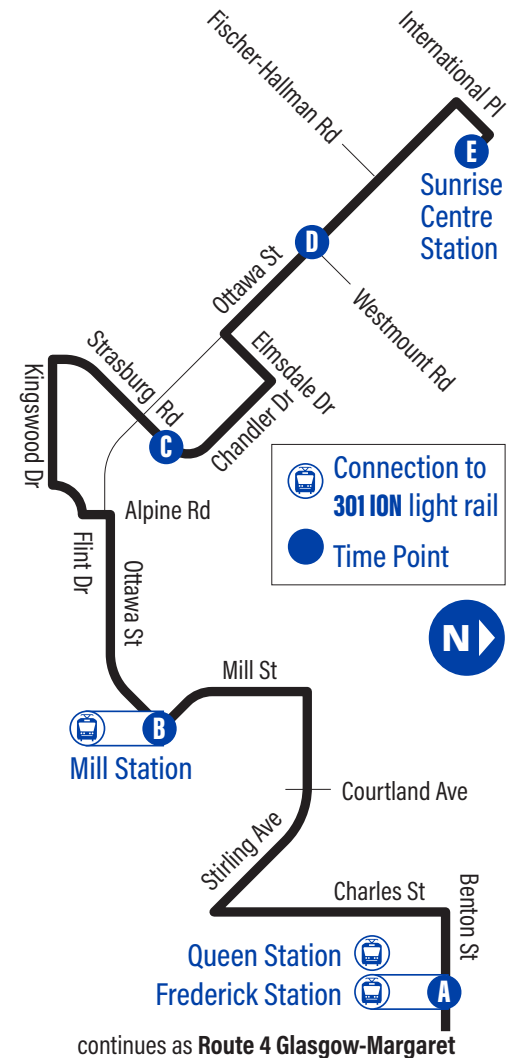

# Bus Stops

to Sunrise Centre Station

to Frederick Station

<b>A</b> Frederick Station 1088	<b>E</b> Sunrise Centre Station 1675
Queen Station 1385	Ottawa / Fischer-Hallman 4096
Kitchener Market Station 2924	Ottawa / Williamsburg 1545
Charles / Cameron Heights Collegiate 2925	Ottawa / Pinedale 2898
Charles / Stirling 1387	<b>D</b> Ottawa / Westmount 4094
Stirling / Kaufman Park 2927	Ottawa / Howland 2901
Stirling / Courtland 2928	Elmsdale / Ottawa 2902
Stirling / Mill 2929	Elmsdale / Chandler 2903
Mill / Heiman 2930	Chandler / Bonfield 2904
Mill / Borden 2931	Strasburg / Westmount Transit Garage 2905
409 Mill St. 2932	<b>C</b> Strasburg Transit Garage 2905
<b>B</b> Mill Station 2933	Strasburg / Ottawa 2938
Ottawa / Hoffman 2934	Kingswood / Lucerne 3021
Ottawa / Kehl 2935	Flint / Kingswood 1134
Alpine / Ottawa 3052	Alpine / Ottawa 3053
Kingswood / Flint 1151	Ottawa / Imperial 2908
Kingswood / Strasburg 3051	Ottawa / Hoffman 2910
Ottawa / Strasburg 1192	<b>B</b> Mill Station 2911
<b>C</b> Strasburg / Strasburg Transit Garage 2863	Mill / Borden 2912
Chandler / Bonfield 2864	Mill / Heiman 2913
Elmsdale / Chandler 2865	Stirling / Mill 2914
Elmsdale / Ottawa 2866	Stirling / Courtland 2915
Ottawa / Howland 2867	Stirling / Kaufman Park 2916
Ottawa / Path To Chandler 2868	Charles / Stirling 1386
<b>D</b> Ottawa / Westmount 2869	Charles / Cameron Heights Collegiate Institute 2919
Ottawa / Howe 2870	Kitchener Market Station 2920
Ottawa / Williamsburg 1489	Queen Station 2579
Ottawa / Fischer-Hallman 4095	<b>A</b> Frederick Station 1000
<b>E</b> Sunrise Centre Station 1675	Continues as Route 4 to The Boardwalk Station

# Ottawa South

GRAND RIVER TRANSIT

Effective: April 5, 2021

519-585-7555 www.grt.ca TTY: 519-575-4608  
Text: 57555 & key in your bus stop number