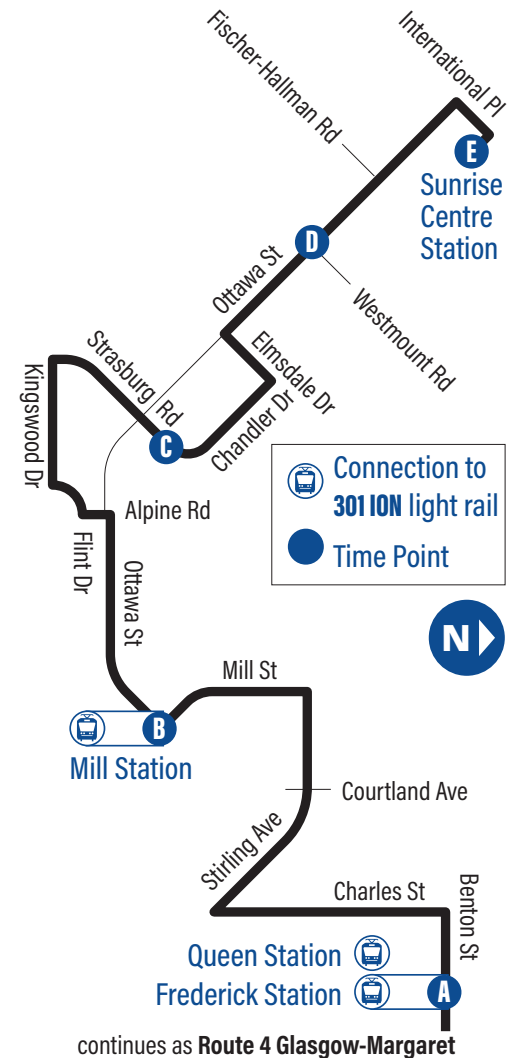

to Frederick Station

E Sunrise Centre Station	1675
Ottawa / Fischer-Hallman	4096
Ottawa / Williamsburg	1545
Ottawa / Pinedale	2898
D Ottawa / Westmount	4094
Ottawa / Howland	2901
Elmsdale / Ottawa	2902
Elmsdale / Chandler	2903
Chandler / Bonfield	2904
C Strasburg / Strasburg Transit Garage	2905
Strasburg / Ottawa	2938
Kingswood / Lucerne	3021
Flint / Kingswood	1134
Alpine / Ottawa	3053
Ottawa / Imperial	2908
Ottawa / Hoffman	2910
B Mill Station	2911
Mill / Borden	2912
Mill / Heiman	2913
Stirling / Mill	2914
Stirling / Courtland	2915
Stirling / Kaufman Park	2916
Charles / Stirling	1386
Charles / Cameron Heights Collegiate Institute	2919
Kitchener Market Station	2920
Queen Station	2579
A Frederick Station	1000

Continues as Route 4 to The Boardwalk Station

Ottawa South

GRT
GRAND RIVER TRANSIT

3

Effective: April 5, 2021

easyGO

519-585-7555 www.grt.ca TTY: 519-575-4608
Text: 57555 & key in your bus stop number

Monday to Friday Schedule

to Sunrise Centre Station

Depart >>> Arrive >>>

Frederick Station A	Mill Station B	Strasburg Transit Garage C	Ottawa / Westmount D	Sunrise Centre Station E
6:32	6:40	6:47	6:51	6:55
7:03	7:12	7:19	7:24	7:29
7:37	7:46	7:53	7:58	8:03
8:07	8:16	8:23	8:28	8:33
8:37	8:46	8:53	8:58	9:03
9:07	9:16	9:23	9:28	9:33
9:37	9:45	9:52	9:56	10:01
10:05	10:13	10:20	10:24	10:29
10:35	10:43	10:50	10:54	10:59
11:05	11:13	11:20	11:24	11:29
11:35	11:43	11:50	11:54	11:59
12:05	12:13	12:20	12:24	12:29
12:35	12:43	12:50	12:54	12:59
1:05	1:13	1:20	1:24	1:29
1:35	1:43	1:50	1:54	1:59
2:05	2:13	2:20	2:24	2:29
2:36	2:45	2:52	2:57	3:02
3:08	3:17	3:24	3:29	3:34
3:38	3:47	3:54	3:59	4:04
4:08	4:17	4:24	4:29	4:34
4:38	4:47	4:54	4:59	5:04
5:08	5:17	5:24	5:29	5:34
5:38	5:47	5:54	5:59	6:03
6:06	6:14	6:21	6:25	6:29
6:34	6:42	6:49	6:53	6:57
7:04	7:12	7:19	7:23	7:27
7:34	7:42	7:49	7:53	7:57
8:04	8:12	8:19	8:23	8:27
9:04	9:12	9:19	9:23	9:27
10:04	10:12	10:19	10:23	10:27
11:04	11:12	11:19	11:23	11:27
12:04	12:12	12:19	12:23	12:27