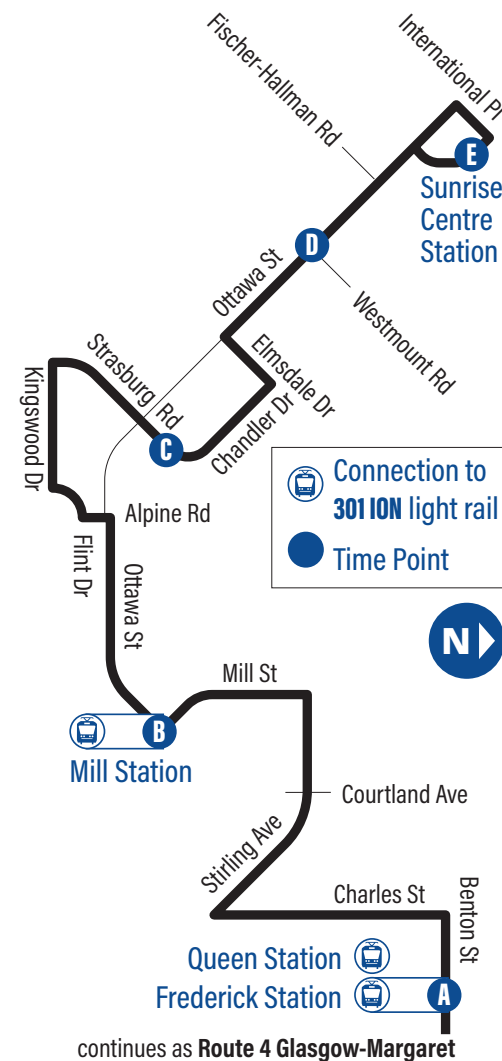

to Frederick Station

E Sunrise Centre Station	1675
Ottawa / Fischer-Hallman	4096
Ottawa / Williamsburg	1545
Ottawa / Pinedale	2898
D Ottawa / Westmount	4094
Ottawa / Howland	2901
Elmsdale / Ottawa	2902
Elmsdale / Chandler	2903
Chandler / Bonfield	2904
C Strasburg / Strasburg Transit Garage	2905
Strasburg / Ottawa	2938
Kingswood / Lucerne	3021
Flint / Kingswood	1134
Alpine / Ottawa	3053
Ottawa / Imperial	2908
Ottawa / Hoffman	2910
B Mill Station	2911
Mill / Borden	2912
Mill / Heiman	2913
Stirling / Mill	2914
Stirling / Courtland	2915
Stirling / Kaufman Park	2916
Charles / Stirling	1386
Charles / Cameron Heights Collegiate Institute	2919
Kitchener Market Station	2920
Queen Station	2579
A Frederick Station	1000

Continues as Route 4 to The Boardwalk Station

Ottawa South

GRT
GRAND RIVER TRANSIT

3

Effective: September 6, 2021

easyGO

519-585-7555 www.grt.ca TTY: 519-575-4608
Text: 57555 & key in your bus stop number