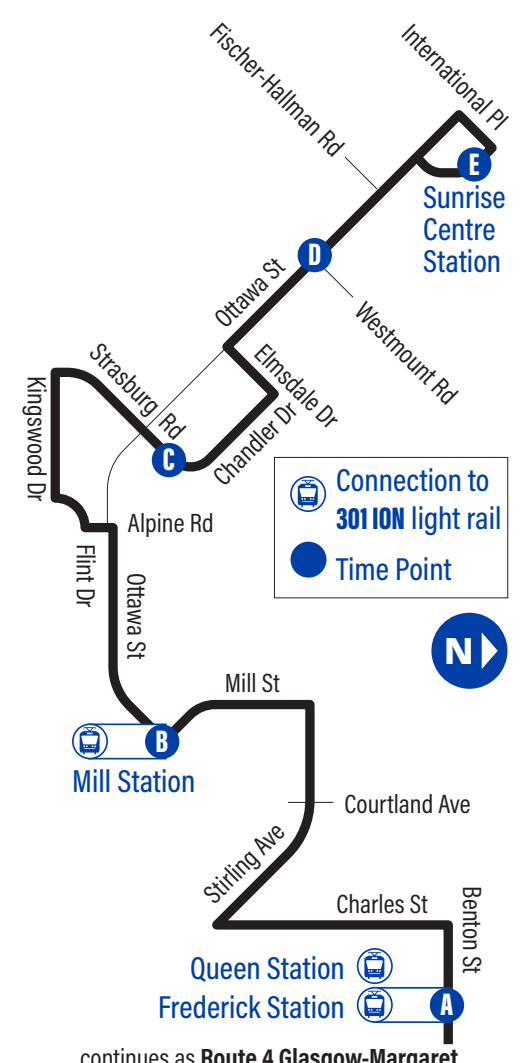

A.M.	0:00
P.M.	0:00

No stat-holiday service

Bus Stops

to Sunrise Centre Station

to Frederick Station

A Frederick Station	1088	E Sunrise Centre Station	1675
Queen Station	1385	Ottawa / Fischer-Hallman	4096
Kitchener Market Station	2924	Ottawa / Williamsburg	1545
Charles / Cameron		Ottawa / Pinedale	2898
Heights Collegiate Institute	2925	D Ottawa / Westmount	4094
Charles / Stirling	1387	Ottawa / Howland	2901
Stirling / Kaufman Park	2927	Elmsdale / Ottawa	2902
Stirling / Courtland	2928	Elmsdale / Chandler	2903
Stirling / Mill	2929	Chandler / Bonfield	2904
Mill / Heiman	2930	Strasburg /	
Mill / Borden	2931	C Strasburg Transit Garage	2905
409 Mill St.	2932	Strasburg / Ottawa	2938
B Mill Station	2933	Kingswood / Lucerne	3021
Ottawa / Hoffman	2934	Flint / Kingswood	1134
Ottawa / Kehl	2935	Alpine / Ottawa	3053
Alpine / Ottawa	3052	Ottawa / Imperial	2908
Kingswood / Flint	1151	Ottawa / Hoffman	2910
Kingswood / Strasburg	3051	B Mill Station	2911
Ottawa / Strasburg	1192	Mill / Borden	2912
Strasburg /		Mill / Heiman	2913
C Strasburg Transit Garage	2863	Stirling / Mill	2914
Chandler / Bonfield	2864	Stirling / Courtland	2915
Elmsdale / Chandler	2865	Stirling / Kaufman Park	2916
Elmsdale / Ottawa	2866	Charles / Stirling	1386
Ottawa / Howland	2867	Charles / Cameron	
Ottawa / Path To		Heights Collegiate Institute	2919
Chandler	2868	Kitchener Market Station	2920
D Ottawa / Westmount	2869	Queen Station	2579
Ottawa / Howe	2870	A Frederick Station	1000
Ottawa / Williamsburg	1489	Continues as Route 4 to The Boardwalk Station	
Ottawa / Fischer-Hallman	4095		
Ottawa / International	2704		
E Sunrise Centre Station	1675		

Ottawa South

3

GRAND RIVER TRANSIT

Effective: September 4, 2023

continues as Route 4 Glasgow-Margaret

519-585-7555 www.grt.ca TTY: 519-575-4608
Text: 57555 & key in your bus stop number

Monday to Friday Schedule