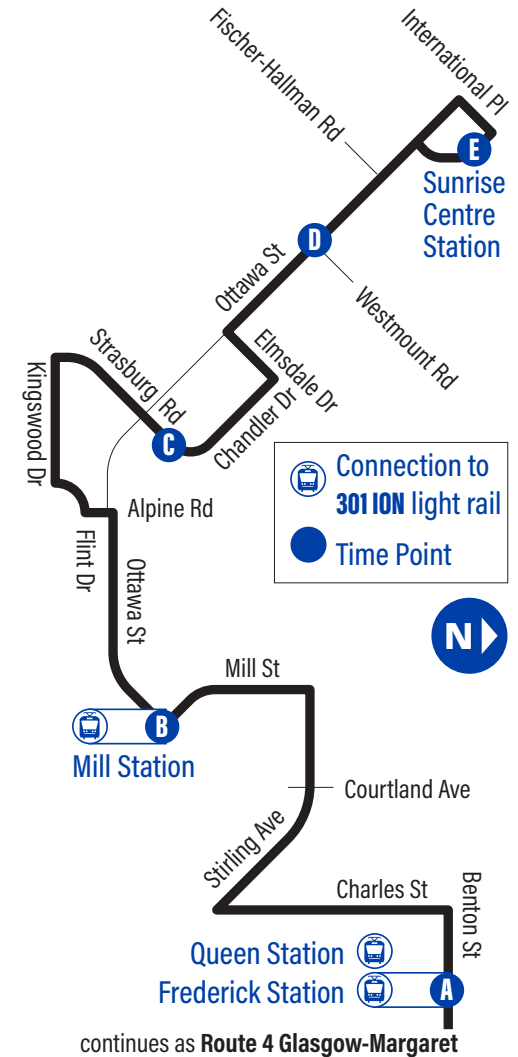

Ottawa South

3

Effective: January 8, 2024

519-585-7555 www.grt.ca TTY: 519-575-4608
Text: 57555 & key in your bus stop number