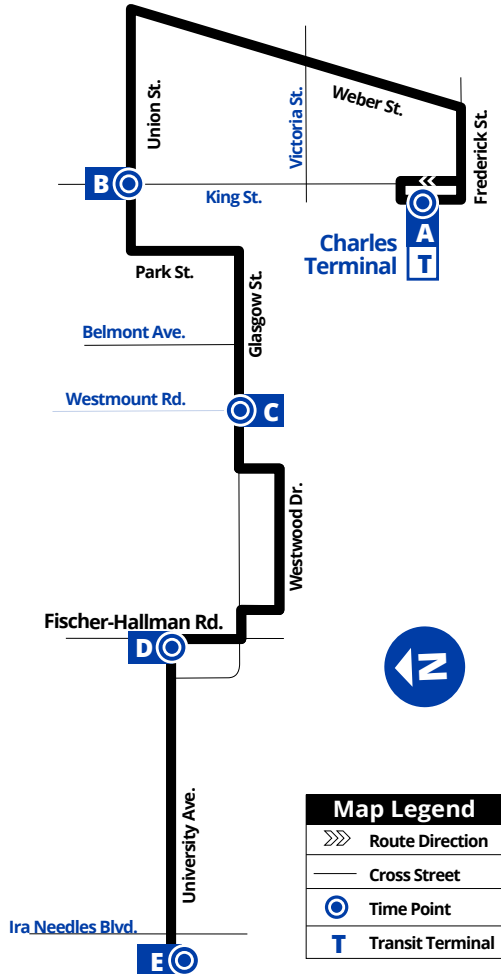

A Charles Terminal	2708
---------------------------	------

Glasgow

Route 4

Effective: January 8, 2018

Map Legend

- Route Direction
- Cross Street
- ⊙ Time Point
- T Transit Terminal

519-585-7555 www.grt.ca TTY: 519-575-4608
Text: 57555 & key in your bus stop number

Weekday Schedule

To The Boardwalk					To Charles Terminal			
Charles Terminal (Depart)	Union / King	Glasgow / Westmount	Fischer-Hallman / University	The Boardwalk (Arrive)	The Boardwalk (Depart)	Glasgow / Westmount	Union / King	Charles Terminal (Arrive)
A	B	C	D	E	E	C	B	A
					5:58	6:07	6:12	6:25
			6:30	6:33	6:35	6:44	6:49	7:02
6:30	6:44	6:47	6:55	6:56	7:05	7:14	7:19	7:32
7:00	7:14	7:19	7:25	7:28	7:35	7:47	7:53	8:07
7:30	7:45	7:51	7:57	8:01	8:05	8:17	8:23	8:37
8:00	8:15	8:21	8:27	8:31	8:35	8:47	8:53	9:08
8:30	8:45	8:51	8:57	9:01	9:05	9:15	9:22	9:37
9:00	9:15	9:21	9:27	9:31	9:35	9:45	9:52	10:07
9:30	9:45	9:50	9:56	10:00	10:05	10:15	10:22	10:37
10:00	10:15	10:20	10:26	10:30	10:35	10:45	10:52	11:07
10:30	10:45	10:50	10:56	11:00	11:05	11:15	11:22	11:37
11:00	11:15	11:20	11:26	11:30	11:35	11:45	11:52	12:07
11:30	11:45	11:50	11:56	12:00	12:05	12:15	12:22	12:37
12:00	12:15	12:20	12:26	12:30	12:35	12:45	12:52	1:07
12:30	12:45	12:50	12:56	1:00	1:05	1:15	1:22	1:37
1:00	1:15	1:20	1:26	1:30	1:35	1:45	1:52	2:07
1:30	1:45	1:50	1:56	2:00	2:08	2:18	2:25	2:40
2:00	2:15	2:20	2:26	2:30	2:35	2:45	2:52	3:07
2:30	2:46	2:53	3:01	3:05	3:05	3:15	3:22	3:37
3:00	3:16	3:23	3:31	3:35	3:35	3:45	3:52	4:07
3:30	3:46	3:53	4:01	4:05	4:05	4:15	4:22	4:37
4:00	4:16	4:23	4:31	4:35	4:35	4:45	4:52	5:07
4:30	4:46	4:53	5:01	5:05	5:05	5:15	5:22	5:37
5:00	5:16	5:23	5:31	5:35	5:35	5:45	5:52	6:06
5:30	5:46	5:53	6:01	6:04	6:05	6:15	6:21	6:33
6:10	6:24	6:29	6:35	6:38	6:45	6:55	7:01	7:13
7:10	7:24	7:29	7:35	7:38	7:45	7:55	8:01	8:13
8:10	8:24	8:29	8:35	8:38	8:45	8:55	9:01	9:13
9:10	9:24	9:29	9:35	9:38	9:45	9:55	10:01	10:13
10:10	10:24	10:29	10:35	10:38	10:40	10:50	10:56	11:08
11:10	11:24	11:29	11:35	11:38	11:38	11:47		