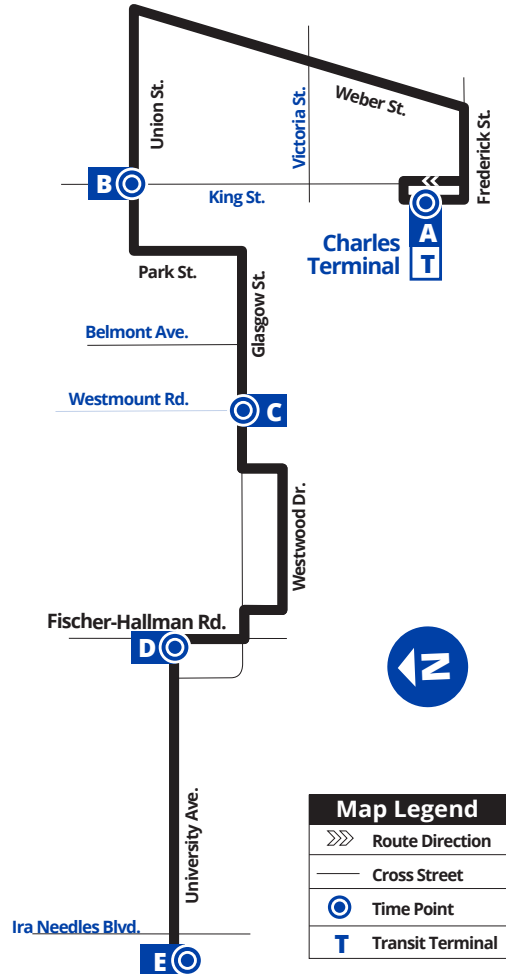

Glasgow

**GRT**  
GRAND RIVER TRANSIT

Route **4**

Effective: January 7, 2019

519-585-7555 [www.grt.ca](http://www.grt.ca) TTY: 519-575-4608  
Text: 57555 & key in your bus stop number

# Weekday Schedule

To The Boardwalk					To Charles Terminal			
Charles Terminal (Depart)	Union / King	Glasgow / Westmount	Fischer-Hallman / University	The Boardwalk (Arrive)	The Boardwalk (Depart)	Glasgow / Westmount	Union / King	Charles Terminal (Arrived)
A	B	C	D	E	E	C	B	A
			6:25	6:28	5:58	6:07	6:12	6:25
6:30	6:44	6:47	6:55	6:56	6:30	6:39	6:44	6:57
7:00	7:14	7:19	7:25	7:28	7:00	7:09	7:14	7:27
7:30	7:45	7:51	7:57	8:01	7:35	7:47	7:53	8:07
8:00	8:15	8:21	8:27	8:31	8:05	8:17	8:23	8:37
8:30	8:45	8:51	8:57	9:01	8:35	8:47	8:53	9:08
9:00	9:15	9:21	9:27	9:31	9:05	9:15	9:22	9:37
9:30	9:45	9:50	9:56	10:00	9:35	9:45	9:52	10:07
10:00	10:15	10:20	10:26	10:30	10:05	10:15	10:22	10:37
10:30	10:45	10:50	10:56	11:00	10:35	10:45	10:52	11:07
11:00	11:15	11:20	11:26	11:30	11:05	11:15	11:22	11:37
11:30	11:45	11:50	11:56	12:00	11:35	11:45	11:52	12:07
12:00	12:15	12:20	12:26	12:30	12:05	12:15	12:22	12:37
12:30	12:45	12:50	12:56	1:00	12:35	12:45	12:52	1:07
1:00	1:15	1:20	1:26	1:30	1:05	1:15	1:22	1:37
1:30	1:45	1:50	1:56	2:00	1:35	1:45	1:52	2:07
2:00	2:15	2:20	2:26	2:30	2:08	2:18	2:25	2:40
2:30	2:46	2:53	3:01	3:05	2:35	2:45	2:52	3:07
3:00	3:16	3:23	3:31	3:35	3:05	3:15	3:22	3:37
3:30	3:46	3:53	4:01	4:05	3:35	3:45	3:52	4:07
4:00	4:16	4:23	4:31	4:35	4:05	4:15	4:22	4:37
4:30	4:46	4:53	5:01	5:05	4:35	4:45	4:52	5:07
5:00	5:16	5:23	5:31	5:35	5:05	5:15	5:22	5:37
5:30	5:46	5:53	6:01	6:04	5:35	5:45	5:52	6:06
6:10	6:24	6:29	6:35	6:38	6:05	6:15	6:21	6:33
7:10	7:24	7:29	7:35	7:38	6:45	6:55	7:01	7:13
8:10	8:24	8:29	8:35	8:38	7:45	7:55	8:01	8:13
9:10	9:24	9:29	9:35	9:38	8:45	8:55	9:01	9:13
10:10	10:24	10:29	10:35	10:38	9:45	9:55	10:01	10:13
11:10	11:24	11:29	11:35	11:38	10:40	10:50	10:56	11:08
					11:38	11:47		