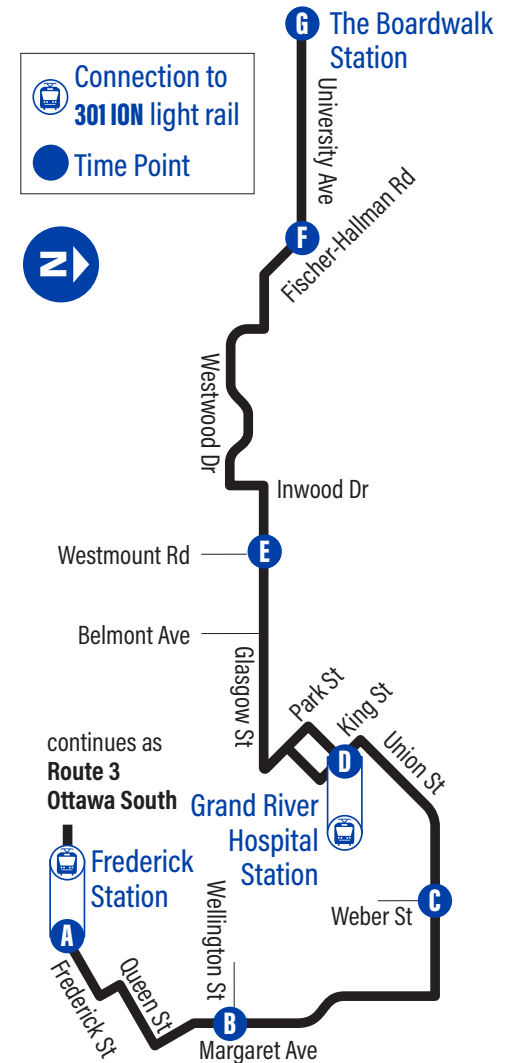

to Frederick Station

G The Boardwalk Station	4003
University Ave. / Countrystone	3663
University Ave. / Countrystone Park	3664
University Ave. / Path To Countrystone	3264
University Ave. / Resurrection C. S. S	3265
F University Ave. / Fischer-Hallman	3167
Westwood / Glasgow	3266
Westwood / Dayman	3267
Westwood / Gallarno	3268
Westwood / Fernwood	3269
Westwood / Westwood Cres.	3270
Westwood / Inwood	3271
Inwood / Glasgow	3272
Glasgow / Aberdeen	3273
E Glasgow / Westmount	3274
Glasgow / Dunbar	3275
Glasgow / Belmont	3277
Glasgow / York	3278
Park / Grand River Hospital	3279
D Grand River Hospital Station	1900
King / Union	1902
Union / Mary	3283
Union / Herbert	3284
Union / Lucan	3285
Union / Devitt	1083
C Union / Weber	1092
Union / Ellis	2468
Union / Margaret	2469
Margaret / Breithaupt Centre	2471
Margaret / Guelph	2472
Margaret / Wilhelm	2838
B Margaret / Wellington	2839
Margaret / Victoria	2840
Margaret / Centre In The Square	2841
Queen / Kitchener Central Library	2358
Weber / Frederick	2842
A Frederick Station	1088

Continues as Route 3 to Sunrise Centre Station

GRT
GRAND RIVER TRANSIT

4

Effective: May 18, 2020

easyGO

519-585-7555 www.grt.ca TTY: 519-575-4608
Text: 57555 & key in your bus stop number