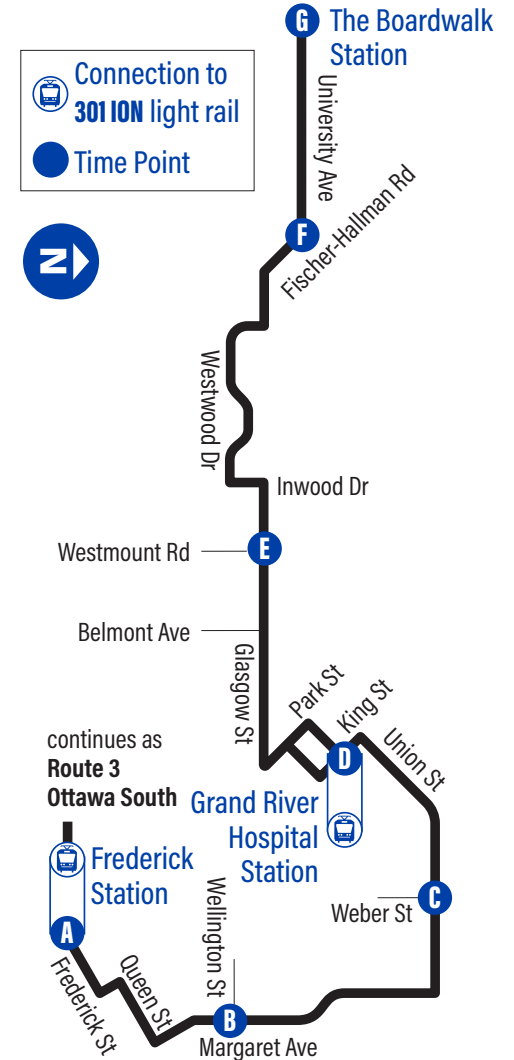

to Frederick Station

G The Boardwalk Station	4003
University Ave. / Countrystone	3663
University Ave. / Countrystone Park	3664
University Ave. / Path To Countrystone	3264
University Ave. / Resurrection C. S. S	3265
F University Ave. / Fischer-Hallman	3167
Westwood / Glasgow	3266
Westwood / Dayman	3267
Westwood / Gallarno	3268
Westwood / Fernwood	3269
Westwood / Westwood Cres.	3270
Westwood / Inwood	3271
Inwood / Glasgow	3272
Glasgow / Aberdeen	3273
E Glasgow / Westmount	3274
Glasgow / Dunbar	3275
Glasgow / Belmont	3277
Glasgow / York	3278
Park / Green	3279
D Grand River Hospital Station	1900
King / Union	1902
Union / Mary	3283
Union / Herbert	3284
Union / Lucan	3285
Union / Devitt	1083
C Union / Weber	1092
Union / Ellis	2468
Union / Margaret	2469
Margaret / Breithaupt Centre	2471
Margaret / Guelph	2472
Margaret / Wilhelm	2838
B Margaret / Wellington	2839
Margaret / Victoria	2840
Margaret / Centre In The Square	2841
Queen / Kitchener Central Library	2358
Weber / Frederick	2842
A Frederick Station	1088

Continues as Route 3 to Sunrise Centre Station

GRT
GRAND RIVER TRANSIT

4

Effective: September 7, 2020

easyGO

519-585-7555 www.grt.ca TTY: 519-575-4608
Text: 57555 & key in your bus stop number