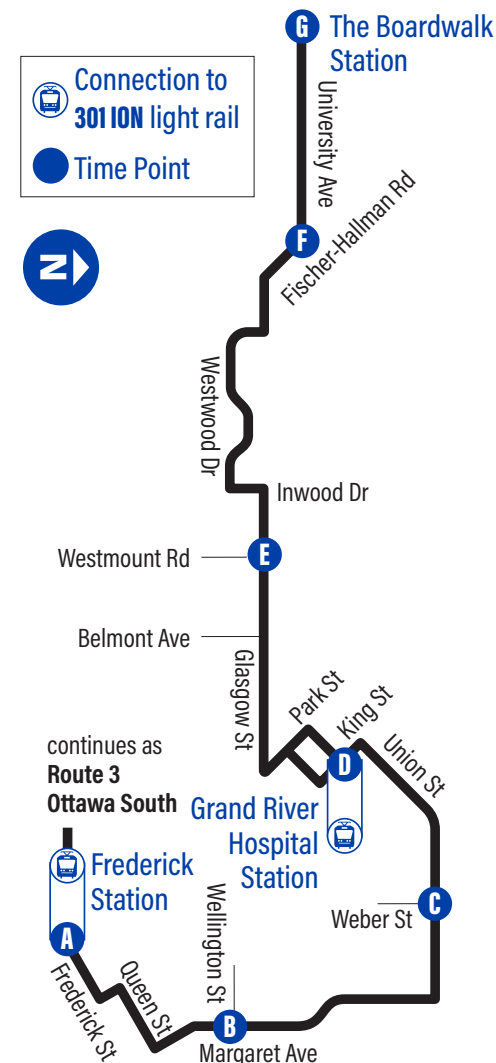

Continues as Route 3 to Sunrise Centre Station

GRT
GRAND RIVER TRANSIT

4

Effective: September 7, 2020

easyGO

519-585-7555 www.grt.ca TTY: 519-575-4608
Text: 57555 & key in your bus stop number