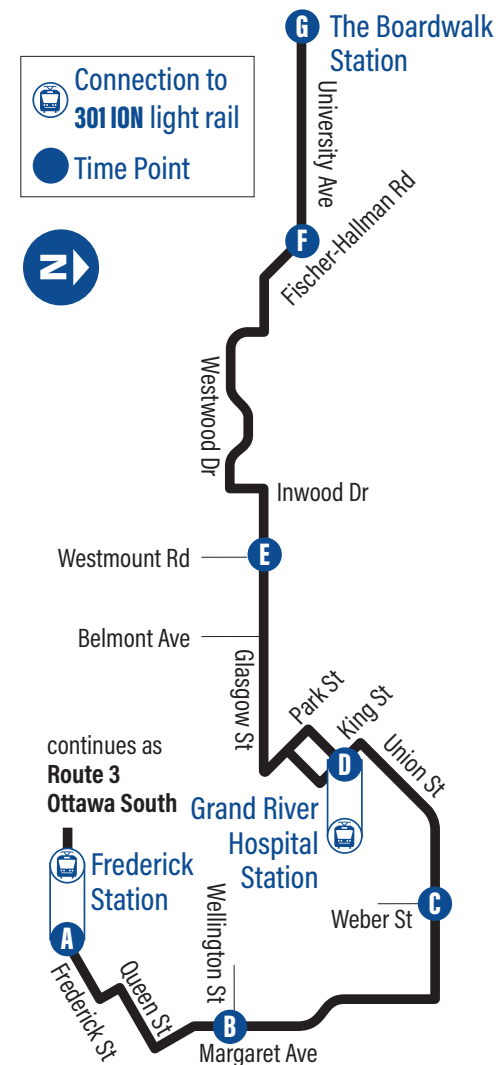

519-585-7555 www.grt.ca TTY: 519-575-4608
Text: 57555 & key in your bus stop number