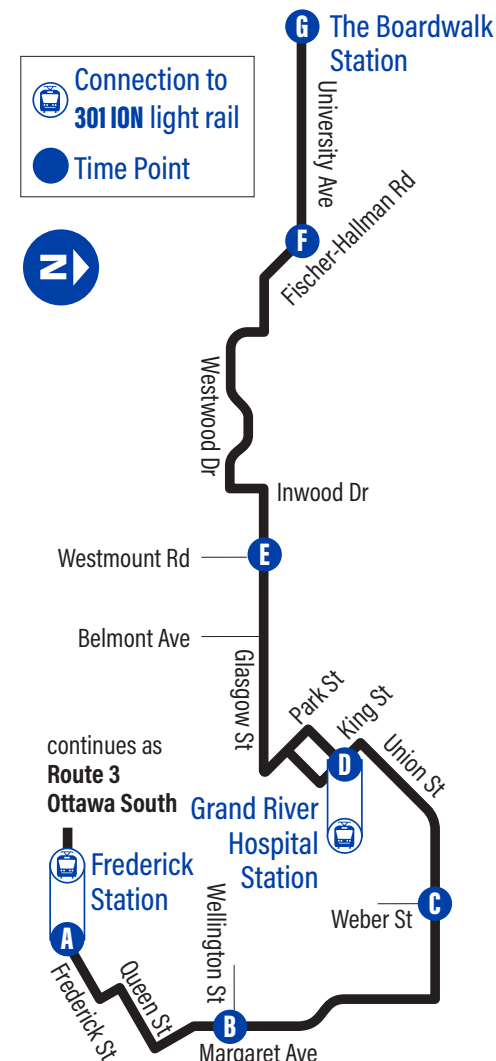

Continues as Route 3 to Sunrise Centre Station

GRT
GRAND RIVER TRANSIT

4

Effective: September 5, 2022

easyGO

519-585-7555 www.grt.ca TTY: 519-575-4608
Text: 57555 & key in your bus stop number